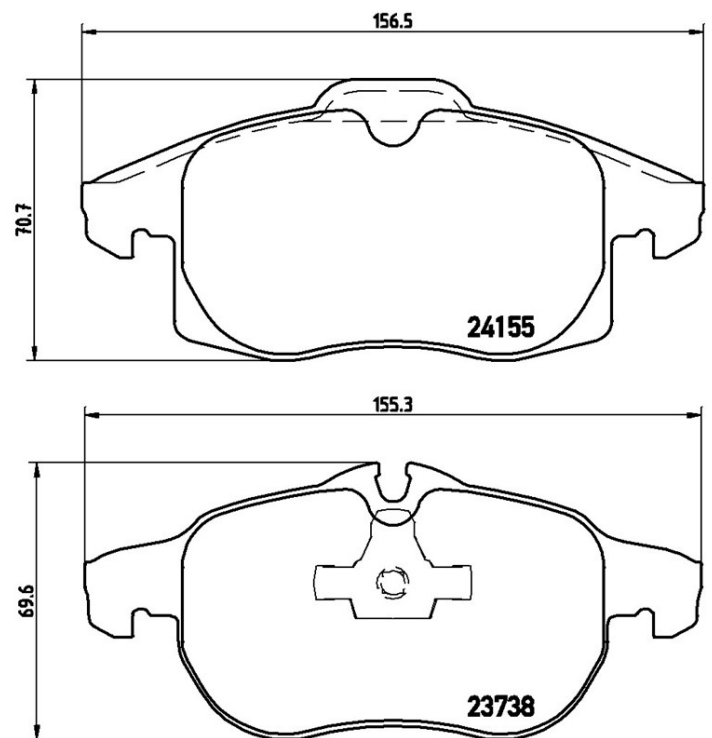

Pads technical data

Axle
Front

WVA
23738, 24155

Width
155,3 - 156,5 mm

Thickness
20,6 mm

Height
69,6 - 70,7 mm

Braking system
Teves

Features

Wear indicator
Prepared

EANCode
8020584060100

Compatible vehicles

CHEVROLET

Model	Type	Kw	Year
VECTRA	2.2	114	01/05 07/06
VECTRA	2.2	108	04/02 04/04

OPEL

Model	Type	Kw	Year
SIGNUM Hatchback (Z03)	1.8 (F48)	90	05/03 07/05
SIGNUM Hatchback (Z03)	1.8 (F48)	103	09/05 12/08