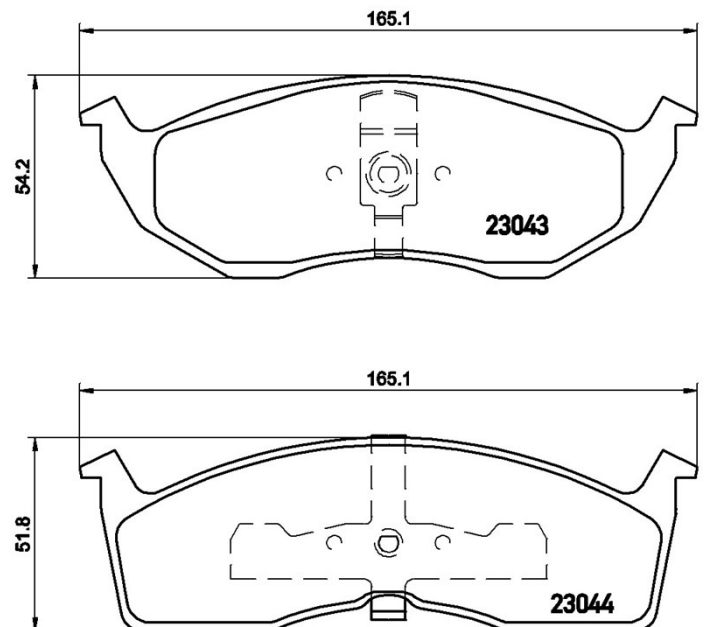

Pads technical data

Axle Front	WVA 23043, 23044
Width 165,1 - 164,6 mm	Thickness 18,6 mm
Height 51,6 - 54,2 mm	Braking system Kelsey Hayes
Features	Wear indicator Without

EANCode
8020584050453

Compatible vehicles

CHRYSLER

Model	Type	Kw	Year
300 M (LR)	2.7 V6 24V	150	08/00 09/04
300 M (LR)	2.7 V6 24V	149	11/98 08/00
300 M (LR)	3.5 V6 24V	187	07/98 08/00
300 M (LR)	3.5 V6 24V	185	08/00 09/04
CONCORDE	3.3 LX	120	10/92 09/97
CONCORDE	2.7 LX	149	10/97 09/03
CONCORDE	3.5 LX	174	10/97 09/03
CONCORDE	3.5 LX Supercharged	186	10/97 09/03