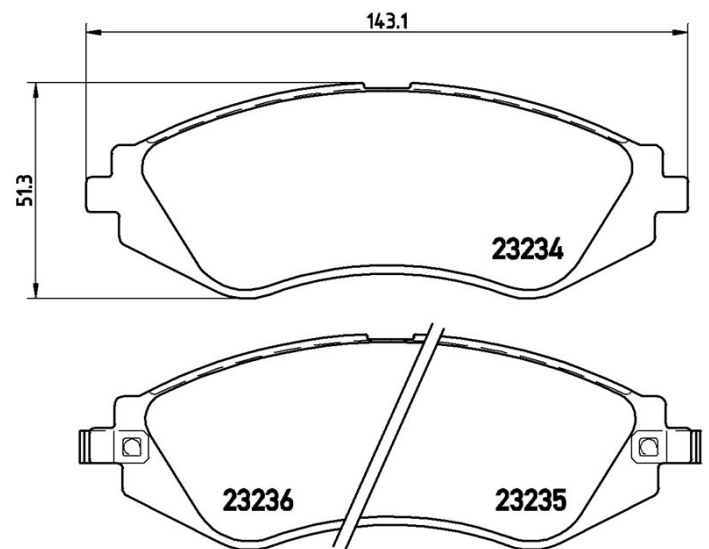

Pads technical data

Axle
Front

WVA
23234, 23235, 23236

Width
143,1 mm

Thickness
16,9 mm

Height
51,3 mm

Braking system
Akebono

Features

Wear indicator
Acoustic

EANCode
8020584050552

Compatible vehicles

BUICK

Model	Type	Kw	Year
EXCELLE	1.6	78	04/03 -
EXCELLE	1.8	90	08/03 -

CHEVROLET

Model	Type	Kw	Year
AVEO / KALOS Hatchback (T200)	1.2	53	01/04 05/08
AVEO / KALOS Saloon (T200)	1.5	63	10/04 05/06
LACETTI (J200)	1.4 16V	70	03/05 -
LACETTI (J200)	1.6	80	03/05 -
LACETTI (J200)	1.8	90	03/05 -
LACETTI (J200)	1.8	67	03/05 12/09