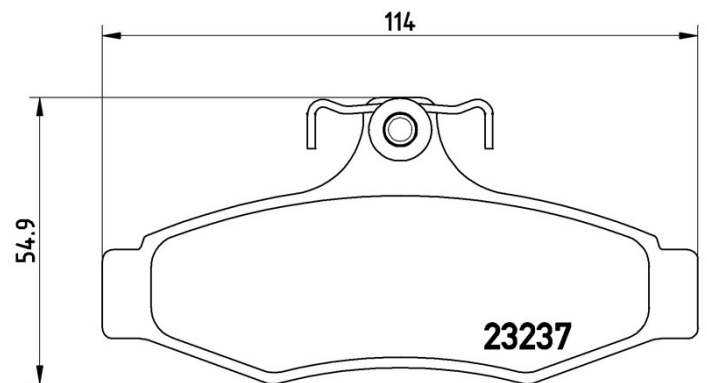

Pads technical data

Axle
Front, Rear

WVA
23237

Width
114 mm

Thickness
14,5 mm

Height
54,9 mm

Braking system
Lucas

Features
With brake caliper screws

Wear indicator
Without

EANCode
8020584050583

Compatible vehicles

CHEVROLET

Model	Type	Kw	Year
NUBIRA Estate	1.6	80	03/05 12/11
NUBIRA Estate	1.8	90	03/05 12/09
NUBIRA Estate	1.8	89	08/05 12/11
NUBIRA Estate	2.0	88	01/05 09/07
NUBIRA Estate	2.0 D	89	01/07 12/11
NUBIRA Saloon	1.4	69	01/05 12/07
NUBIRA Saloon	1.4	70	01/06 12/08
NUBIRA Saloon	1.6	80	03/05 12/11
NUBIRA Saloon	1.8	89	01/06 09/07
NUBIRA Saloon	1.8	90	03/05 12/09
NUBIRA Saloon	2.0	88	01/05 09/07
NUBIRA Saloon	2.0 D	89	01/05 12/11