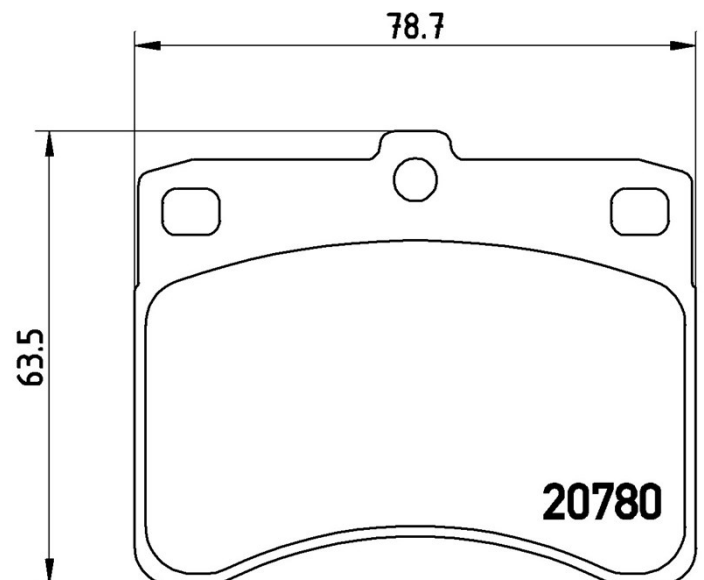

Pads technical data

Axle Front	WVA 20780
Width 78,7 mm	Thickness 13,4 mm
Height 63,5 mm	Braking system Sumitomo
Features	Wear indicator Without
EA NCode 8020584050637	

Compatible vehicles

ASIA MOTORS

Model	Type	Kw	Year
TOWNER Box (AS_)	0.8	33	07/92 12/02
TOWNER Box (AS_)	0.8	29	07/96 09/01
TOWNER Bus (AS_)	0.8	33	07/92 12/02
TOWNER Bus (AS_)	0.8	29	07/96 09/01

DAIHATSU

Model	Type	Kw	Year
1000 Box	1.0 4x4	33	07/86 12/89
55 WIDE Box	0.5 (S60)	20	09/77 04/83
55 WIDE Pickup	0.5 (S60)	20	04/80 04/83

55 WIDE Platform/Chassis	0.5 (S60)	20	04/80 04/83
CUORE II (L80, L81)	0.7	30	10/87 08/90
CUORE II (L80, L81)	0.8 (L80)	32	09/85 06/90
CUORE II (L80, L81)	0.8 (L80)	29	11/89 12/90
CUORE II (L80, L81)	0.8 4WD (L81)	32	09/86 10/88
CUORE IV (L501)	0.7	32	12/94 10/98
HIJET Box (S8_)	0.8	29	06/86 12/89
HIJET Box (S8_)	1.0 (S85)	33	06/86 12/89
HIJET Box (S8_)	1.0 4x4	33	07/86 10/90
HIJET Box (S85)	0.7	30	01/96 03/98
HIJET Box (S85)	1.0	33	12/92 05/98
HIJET Box (S85)	1.0 i	35	07/94 05/98
HIJET Box (S85)	1.2 D	26	05/95 03/98
HIJET Box (S85)	1.3 i 16V	48	05/98 -
HIJET Box (S85)	1.4 D	28	03/98 -
HIJET Bus	0.8	29	06/86 12/89
HIJET Bus	1.0 (S85)	33	06/86 12/89
HIJET Bus (S20_, S21_)	1.3 (S221G)	48	06/98 10/05
HIJET Bus (S85)	1.0 i	35	07/94 05/98
HIJET Bus (S85)	1.3	48	08/98 -
HIJET Pickup	1.3	48	06/98 -
HIJET Pickup	1.4 D	28	04/98 12/99
HIJET Pickup (_U20)	1.0 Touring 4x4	33	07/86 10/90
HIJET Pickup (_U60)	1.0	35	10/94 05/98
HIJET Pickup (_U60)	1.0	34	12/92 09/94
HIJET Pickup (_U60)	1.2 D	27	01/96 03/98
MOVE (L9_)	1.0 i	41	10/98 09/02
OPTI I (L300, L310)	0.7	31	05/92 10/98
OPTI I (L300, L310)	0.7	41	05/92 10/98
SPARCAR Box (S7_)	0.8 (S70)	29	09/83 05/86
SPARCAR Box (S7_)	1.0 (S75)	33	09/83 05/86