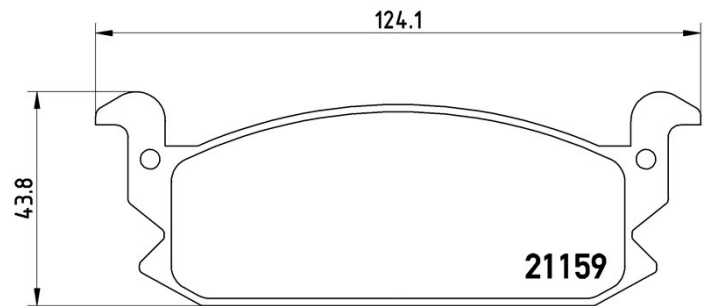

## Pads technical data

<b>Axle</b> Front	<b>WVA</b> 21159
<b>Width</b> 123,9 mm	<b>Thickness</b> 14 mm
<b>Height</b> 43,9 mm	<b>Braking system</b> Akebono
<b>Features</b>	<b>Wear indicator</b> Without

**EANCode**  
8020584050644

### DAIHATSU

Model	Type	Kw	Year
CHARADE II (G11, G30)	1.0 (G11)	38	10/83 03/87
CHARADE II (G11, G30)	1.0 D (G30)	27	10/83 03/87
CHARADE II (G11, G30)	1.0 TD (G30)	34	02/85 03/87
CHARADE II (G11, G30)	1.0 Turbo (G11)	50	10/83 03/87