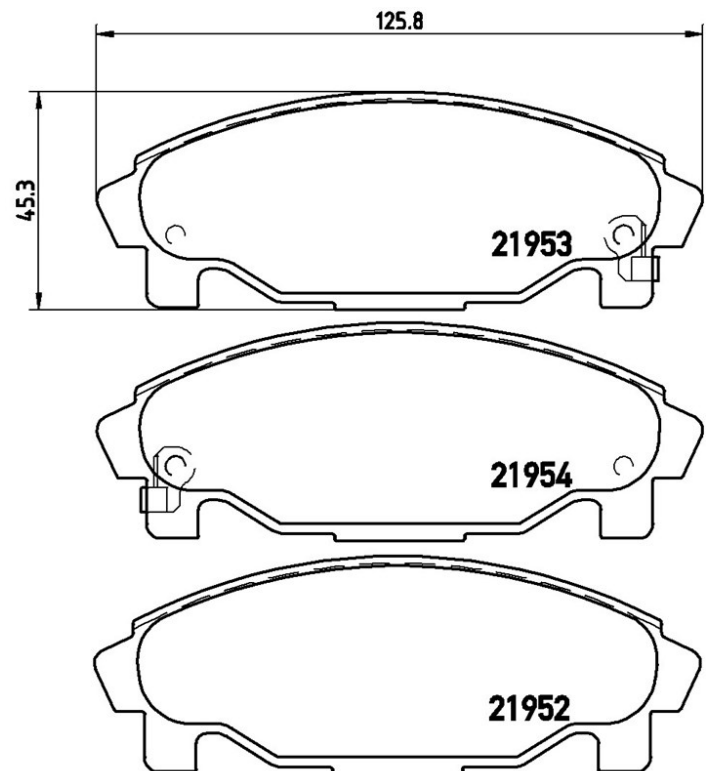

Pads technical data

Axle
Front

WVA
21952, 21953, 21954

Width
125,8 mm

Thickness
15,6 mm

Height
45,3 mm

Braking system
Akebono

Features

Wear indicator
Acoustic

EANCode
8020584050675

Compatible vehicles

DAIHATSU

Model	Type	Kw	Year
CHARADE IV (G200, G202)	1.0	38	09/94 03/96
CHARADE IV (G200, G202)	1.0 i	42	03/93 03/96
CHARADE IV (G200, G202)	1.3	44	09/96 11/99
CHARADE IV (G200, G202)	1.3 16V	55	05/96 11/99
CHARADE IV (G200, G202)	1.3 i 16V	62	01/93 09/00
CHARADE IV (G200, G202)	1.5 HG	55	06/94 03/96