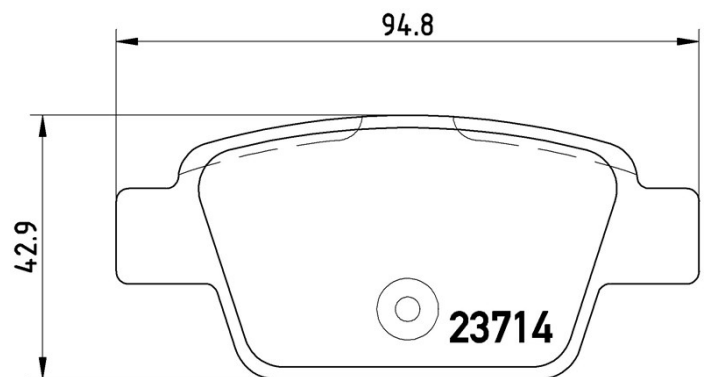

Pads technical data

Axle
Rear

WVA
23714

Width
94,8 mm

Thickness
15,5 mm

Height
42,9 mm

Braking system
Bosch

Features
With brake caliper screws

Wear indicator
Without

EANCode
8020584051504

Compatible vehicles

ALFA ROMEO

Model	Type	Kw	Year
MITO (955_)	0.9 TwinAir	63	07/11 -
MITO (955_)	1.3 MultiJet	62	01/11 -
MITO (955_)	1.3 MultiJet	66	08/08 -
MITO (955_)	1.3 MultiJet	70	09/09 -
MITO (955_)	1.4	51	05/11 -
MITO (955_)	1.4	70	09/08 08/13
MITO (955_)	1.4 (955AXB1B)	58	08/08 08/13
MITO (955_)	1.4 Bifuel	88	01/09 -
MITO (955_)	1.4 Bifuel (955.AXG1A)	88	04/16 -
MITO (955_)	1.4 MultiAir (955AXL1B)	77	09/09 08/13
MITO (955_)	1.4 MultiAir (955AXN1B)	125	09/09 -
MITO (955_)	1.4 TJet	110	09/08 06/11

LANCIA

Model	Type	Kw	Year
DELTA III (844_)	1.4	88	09/08 08/14
DELTA III (844_)	1.4	110	09/08 08/14
DELTA III (844_)	1.6 D Multijet	77	04/11 08/14
DELTA III (844_)	1.6 D Multijet	85	08/08 08/14
DELTA III (844_)	1.6 D Multijet	88	09/08 08/14
DELTA III (844_)	1.8	147	01/09 08/14
DELTA III (844_)	1.9 D Multijet	140	01/09 08/14
DELTA III (844_)	2.0 D Multijet	120	09/08 08/14
DELTA III (844_)	2.0 D Multijet	121	09/08 08/14