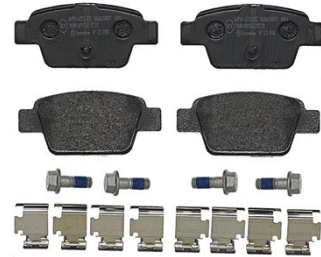

Pads technical data

Axle
Rear

WVA
23714

Width
94,8 mm

Thickness
15,5 mm

Height
42,9 mm

Braking system
Bosch

Features
With brake caliper screws

Wear indicator
Without

EANCode
8020584051504

Compatible vehicles

ALFA ROMEO

Model	Type	Kw	Year
MITO (955_)	0.9 TwinAir	63	07/11 -
MITO (955_)	1.3 MultiJet	62	01/11 -
MITO (955_)	1.3 MultiJet	66	08/08 -
MITO (955_)	1.3 MultiJet	70	09/09 -
MITO (955_)	1.4	51	05/11 -
MITO (955_)	1.4	70	09/08 08/13
MITO (955_)	1.4 (955AXB1B)	58	08/08 08/13
MITO (955_)	1.4 Bifuel	88	01/09 -
MITO (955_)	1.4 Bifuel (955.AXG1A)	88	04/16 -
MITO (955_)	1.4 MultiAir (955AXL1B)	77	09/09 08/13
MITO (955_)	1.4 MultiAir (955AXN1B)	125	09/09 -
MITO (955_)	1.4 TJet	110	09/08 06/11