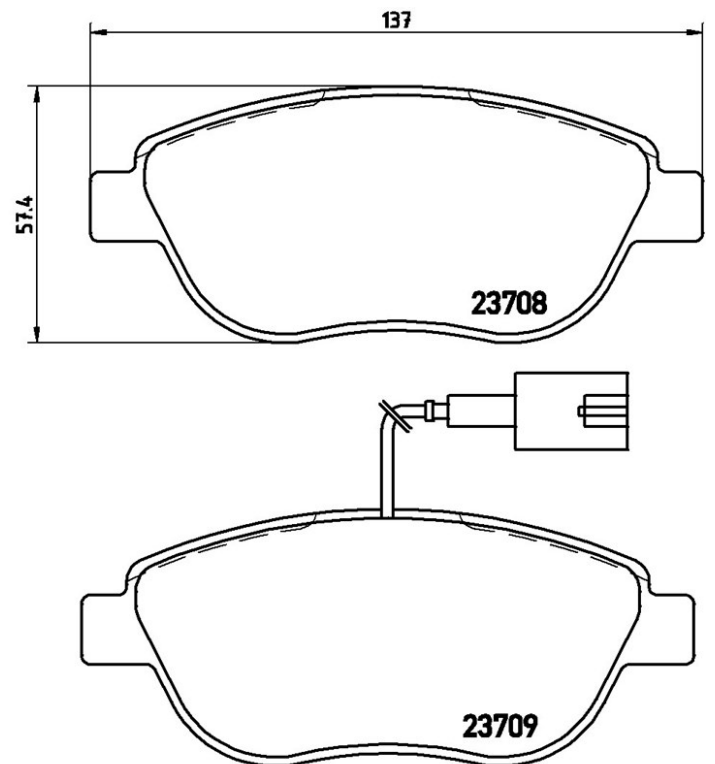

Pads technical data

<p>Axle Front</p> <p>Width 137 mm</p> <p>Height 57,4 mm</p> <p>Features with accessories,with brake caliper screws</p>	<p>WVA 23708, 23709, 23981</p> <p>Thickness 19,0 mm</p> <p>Braking system Bosch</p> <p>Wear indicator Electric</p>
--	--