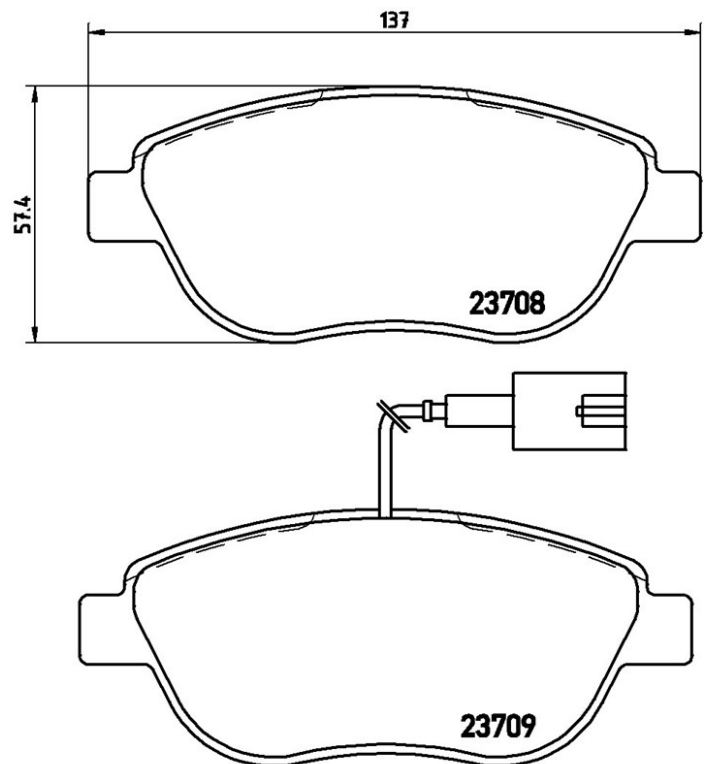

Pads technical data

WVA
23708, 23709, 23981

Width
137 mm

Thickness
19,0 mm

Height
57,4 mm

Braking system
Bosch

Wear indicator
Electric

Compatible vehicles

ABARTH

| Model | Type | Kw | Year |
|---------------------------|-----------------|-----|---------|
| 500C / 595C / 695C (312_) | 1.4 (312.AXF1A) | 103 | 09/09 - |

CHRYSLER

| Model | Type | Kw | Year |
|-------|----------------|----|---------|
| DELTA | 1.4 | 88 | 08/11 - |
| DELTA | 1.6 D Multijet | 88 | 08/11 - |