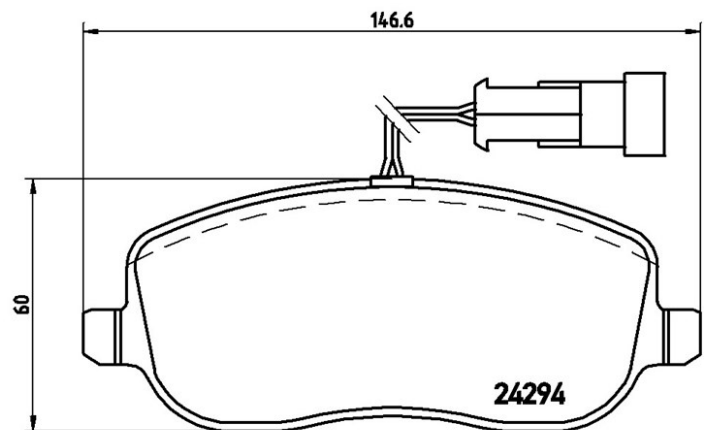

Pads P 23 100

Pads technical data

Axle
Front

WVA
20261, 24294

Width
146,6 mm

Thickness
19,3 mm

Height
60 mm

Braking system
Lucas

Features

Wear indicator
Electric

EANCode
8020584051702

Compatible vehicles

FIAT

Model	Type	Kw	Year
CROMA (194_)	1.9 D Multijet	100	12/05 -
CROMA (194_)	1.9 D Multijet (194AXC1B, 194AXC12)	110	06/05 12/11
CROMA (194_)	2.4 D Multijet	147	06/05 -

OE Part number

Compatible OE codes