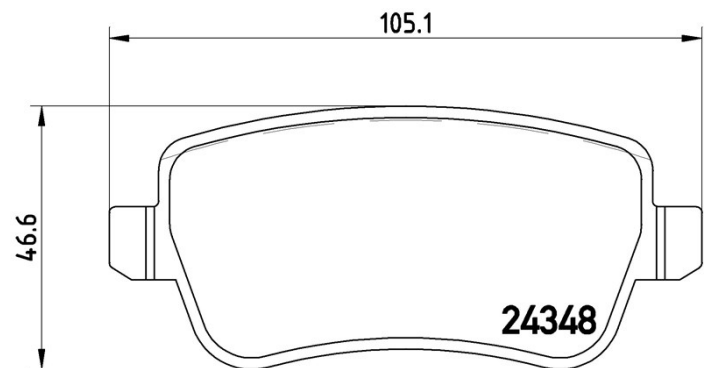

Pads technical data

Axle
Rear

WVA
24348

Width
105,1 mm

Thickness
16,8 mm

Height
46,6 mm

Braking system
Lucas

Features

Wear indicator
Without

EANCode
8020584051719

Compatible vehicles

FIAT				
Model	Type	Kw	Year	
CROMA (194_)	1.8 16V	103	12/05 -	
CROMA (194_)	1.9 D Multijet	85	06/05 -	
CROMA (194_)	1.9 D Multijet	100	12/05 -	
CROMA (194_)	1.9 D Multijet (194AXB1B)	88	06/05 12/11	
CROMA (194_)	1.9 D Multijet (194AXC1B, 194AXC12)	110	06/05 12/11	
CROMA (194_)	2.2 16V	108	06/05 -	