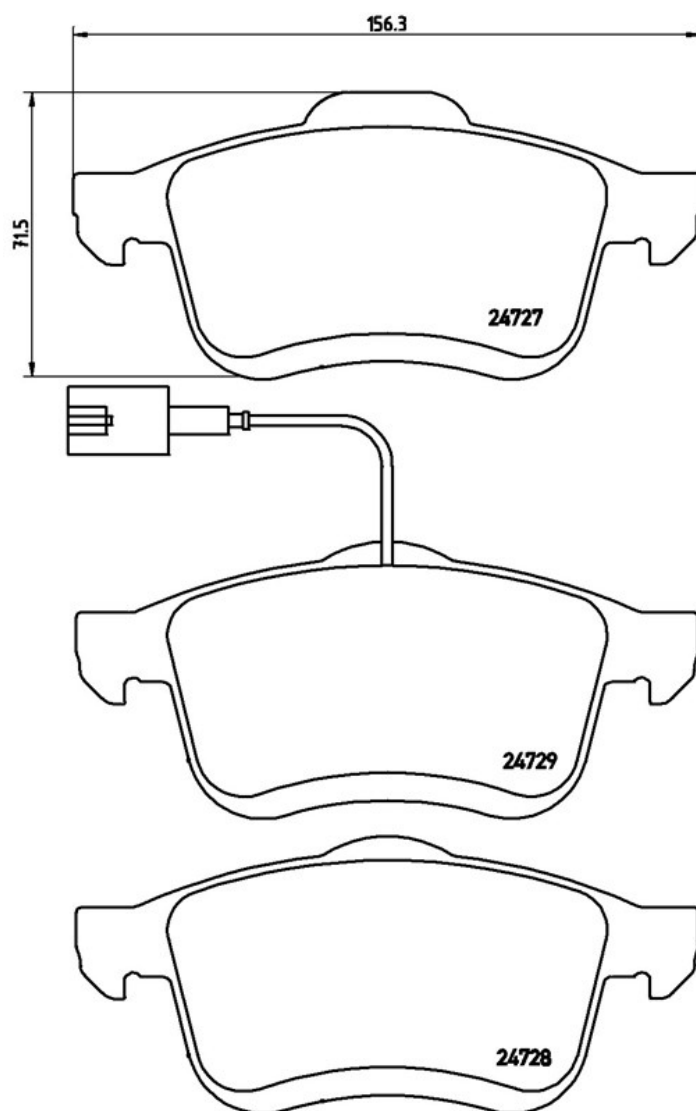

Pads P 23 130

Pads technical data

Axle
Front

WVA
24727, 24728, 24729

Width
156,3 - 155,1 mm

Thickness
20 mm

Height
69 - 71,5 mm

Braking system
Teves

Features

Wear indicator
Electric

Compatible vehicles

CHRYSLER

Model	Type	Kw	Year
DELTA	2.0 D Multijet	121	08/11 -