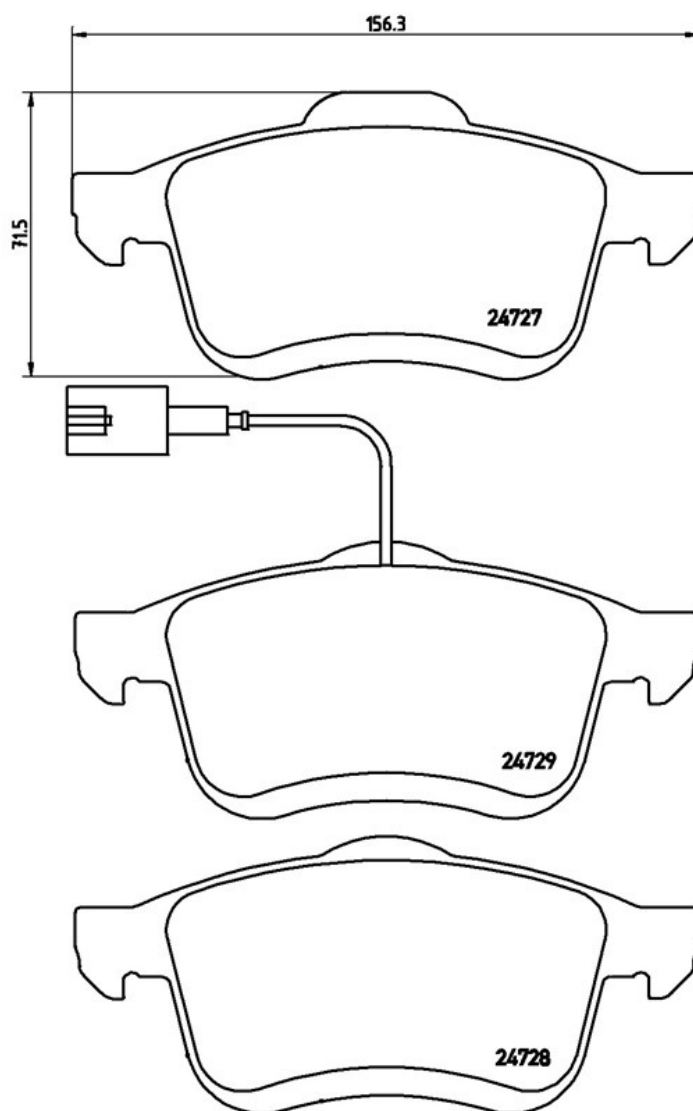

Pads P 23 130

Pads technical data

WVA
24727, 24728, 24729

Width
156,3 - 155,1 mm

Thickness
20 mm

Height
69 - 71,5 mm

Braking system
Teves

Wear indicator
Electric

Compatible vehicles

CHRYSLER

Model	Type	Kw	Year
DELTA	2.0 D Multijet	121	08/11 -

FIAT

Model	Type	Kw	Year
DOBLO Box Body / Estate (263_)	1.3 D Multijet	66	02/10 -
DOBLO Box Body / Estate (263_)	1.4	70	02/10 -
DOBLO Box Body / Estate (263_)	1.4	88	10/11 -
DOBLO Box Body / Estate (263_)	1.4 Natural Power	88	06/10 -
DOBLO Box Body / Estate (263_)	1.6 D Multijet	66	02/10 -
DOBLO Box Body / Estate (263_)	1.6 D Multijet	74	02/10 -
DOBLO Box Body / Estate (263_)	1.6 D Multijet	77	02/10 -
DOBLO Box Body / Estate (263_)	2.0 D Multijet	99	02/10 -
DOBLO MPV (263_)	1.3 D Multijet	66	02/10 -
DOBLO MPV (263_)	1.4	70	02/10 -
DOBLO MPV (263_)	1.4 Natural Power	88	02/10 -
DOBLO MPV (263_)	1.6 D Multijet	66	02/10 -
DOBLO MPV (263_)	1.6 D Multijet	77	02/10 -
DOBLO MPV (263_)	1.6 D Multijet	70	03/15 -
DOBLO MPV (263_)	2.0 D Multijet	99	02/10 -
DOBLO Platform/Chassis (263_)	1.3 D Multijet	66	02/10 -
DOBLO Platform/Chassis (263_)	1.3 D Multijet	55	11/13 -
DOBLO Platform/Chassis (263_)	1.4	70	04/10 -
DOBLO Platform/Chassis (263_)	1.4 Natural Power	88	06/10 -
DOBLO Platform/Chassis (263_)	1.6 D Multijet	66	02/10 -
DOBLO Platform/Chassis (263_)	1.6 D Multijet	77	02/10 -
DOBLO Platform/Chassis (263_)	1.6 D Multijet	74	02/11 -
DOBLO Platform/Chassis (263_)	2.0 D Multijet	99	02/10 -

LANCIA

Model	Type	Kw	Year
DELTA III (844_)	1.8	147	01/09 08/14
DELTA III (844_)	1.9 D Multijet	140	01/09 08/14
DELTA III (844_)	2.0 D Multijet	120	09/08 08/14
DELTA III (844_)	2.0 D Multijet	121	09/08 08/14