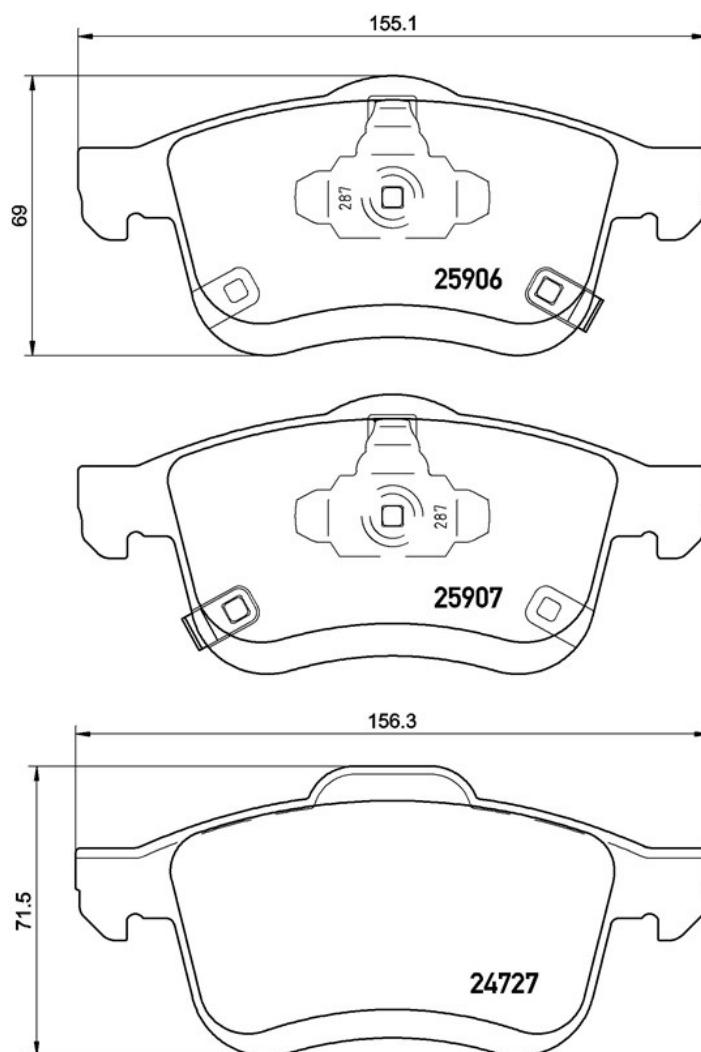

Pads P 23 155

Pads technical data

WVA
24727, 25906, 25907

Width
155,1 mm

Thickness
20 mm

Height
69 - 71,5 mm

Braking system
Teves

Wear indicator
Acoustic