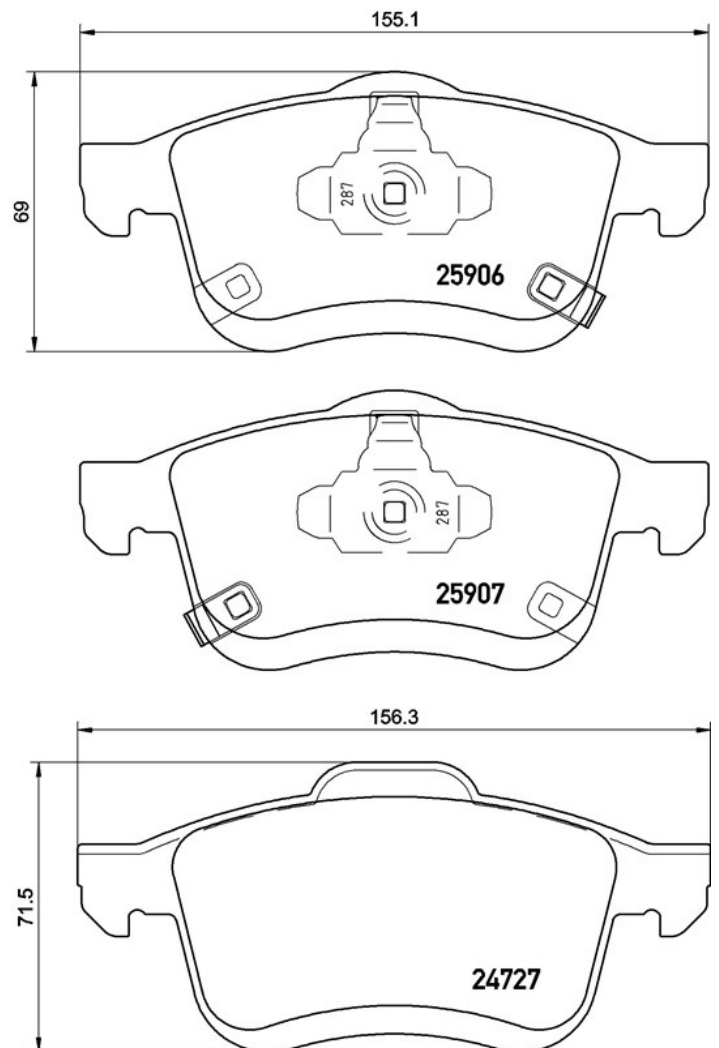

Pads P 23 155

Pads technical data

Axle Front	WVA 24727, 25906, 25907
Width 155,1 mm	Thickness 20 mm
Height 69 - 71,5 mm	Braking system Teves
Features	Wear indicator Acoustic

Compatible vehicles

FIAT

Model	Type	Kw	Year
500L (351_, 352_)	1.4	88	10/13 -
500L (351_, 352_)	1.4 LPG	88	02/14 -
500L (351_, 352_)	1.6 D Multijet	88	09/13 -