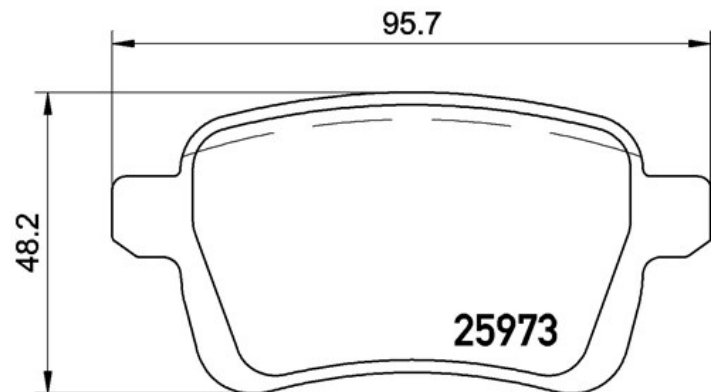

Pads P 23 156

Pads technical data

Axle
Rear

WVA
25973, 25974, 25975

Width
95,7 mm

Thickness
16,8 mm

Height
48,2 mm

Braking system
TRW

Features
with accessories,with brake caliper screws

Wear indicator
Acoustic

Compatible vehicles

FIAT

Model	Type	Kw	Year
-------	------	----	------

500L (351_, 352_)	1.4	118	09/13 -
500L (351_, 352_)	1.4	119	09/13 -
500L (351_, 352_)	1.4	88	10/13 -
500L (351_, 352_)	1.4 LPG	88	02/14 -
500L (351_, 352_)	1.6 D Multijet	88	09/13 -