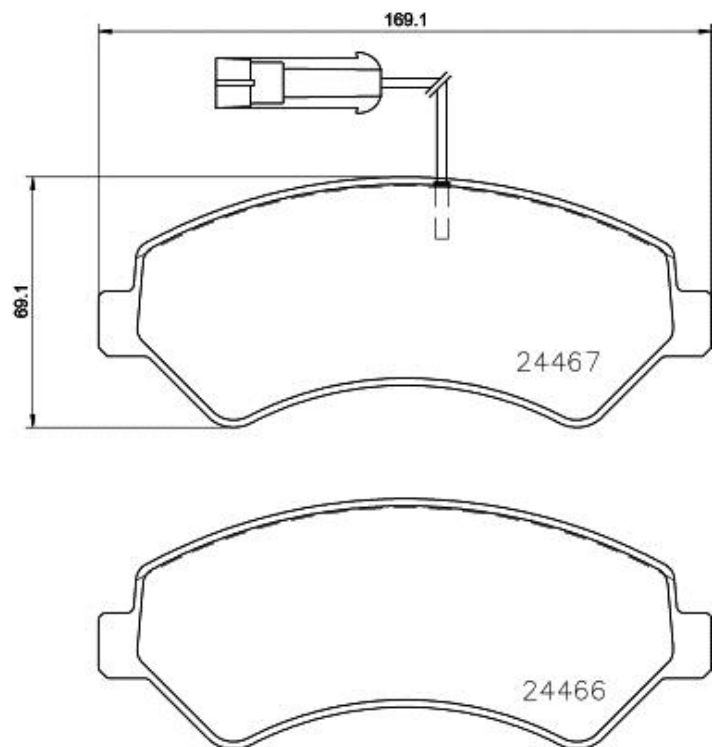

Pads P 23 161

Pads technical data

Axle
Front

Width
169,1 mm

Height
69,1 mm

Features
With accessories
With brake caliper screws

EANCode
8020584112793

WVA
24466, 24467

Thickness
20,8 mm

Braking system
Brembo

Wear indicator
Electric

Compatible vehicles

FIAT

Model	Type	Kw	Year
DUCATO Box (250_, 290_)	100 Multijet 2,2 D	74	07/06 -
DUCATO Box (250_, 290_)	110 Multijet 2,3 D	82	05/14 -
DUCATO Box (250_, 290_)	110 Multijet 2,3 D	83	10/11 -
DUCATO Box (250_, 290_)	115 Multijet 2,0 D	85	06/11 -
DUCATO Box (250_, 290_)	120 Multijet 2,3 D	88	07/06 -
DUCATO Box (250_, 290_)	120 Multijet 2,3 D 4x4	88	03/10 -
DUCATO Box (250_, 290_)	130 Multijet 2,3 D	96	06/11 -

DUCATO Platform/Chassis (250_, 290_)	110 Multijet 2,3 D	83	10/11 -
DUCATO Platform/Chassis (250_, 290_)	115 Multijet 2,0 D	85	06/11 -
DUCATO Platform/Chassis (250_, 290_)	120 Multijet 2,3 D	88	07/06 -
DUCATO Platform/Chassis (250_, 290_)	120 Multijet 2,3 D 4x4	88	03/10 -
DUCATO Platform/Chassis (250_, 290_)	130 Multijet 2,3 D	96	07/06 -
DUCATO Platform/Chassis (250_, 290_)	130 Multijet 2,3 D	93	08/06 -
DUCATO Platform/Chassis (250_, 290_)	140 Multijet 3,0 D	103	07/06 07/14
DUCATO Platform/Chassis (250_, 290_)	140 Natural Power	100	04/09 -
DUCATO Platform/Chassis (250_, 290_)	150 Multijet 2,3 D	109	06/11 -
DUCATO Platform/Chassis (250_, 290_)	150 Multijet 2,3 D	110	12/15 -
DUCATO Platform/Chassis (250_, 290_)	150 Multijet 3,0 D	107	04/10 -
DUCATO Platform/Chassis (250_, 290_)	160 Multijet 3,0 D	116	07/06 -
DUCATO Platform/Chassis (250_, 290_)	160 Multijet 3,0 D	115	07/06 12/11
DUCATO Platform/Chassis (250_, 290_)	180 Multijet 2,3 D	130	12/15 -
DUCATO Platform/Chassis (250_, 290_)	180 Multijet 3,0 D	130	06/11 -