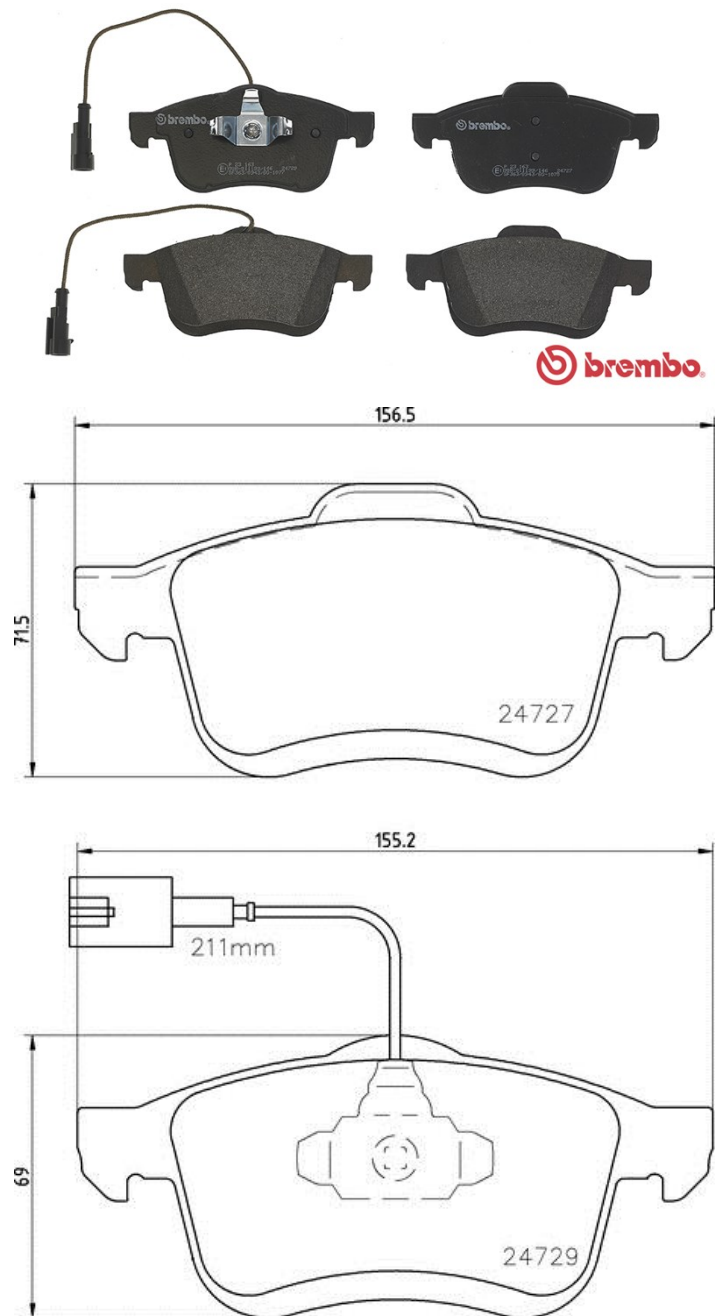

Pads technical data

Axle
Front

WVA
24727, 24729

Width
156,5 - 155,2 mm

Thickness
20 mm

Height
69 mm

Braking system
Teves

Features

Wear indicator
Electric

Compatible vehicles

FIAT

Model	Type	Kw	Year
DOBLO Box Body / Estate (263_)	1.3 D Multijet	66	02/10 -
DOBLO Box Body / Estate (263_)	1.3 D Multijet	59	03/16 -
DOBLO Box Body / Estate (263_)	1.3 D Multijet	70	03/16 -
DOBLO Box Body / Estate (263_)	1.3 D Multijet	55	11/13 -
DOBLO Box Body / Estate (263_)	1.4	70	02/10 -
DOBLO Box Body / Estate (263_)	1.4	88	10/11 -