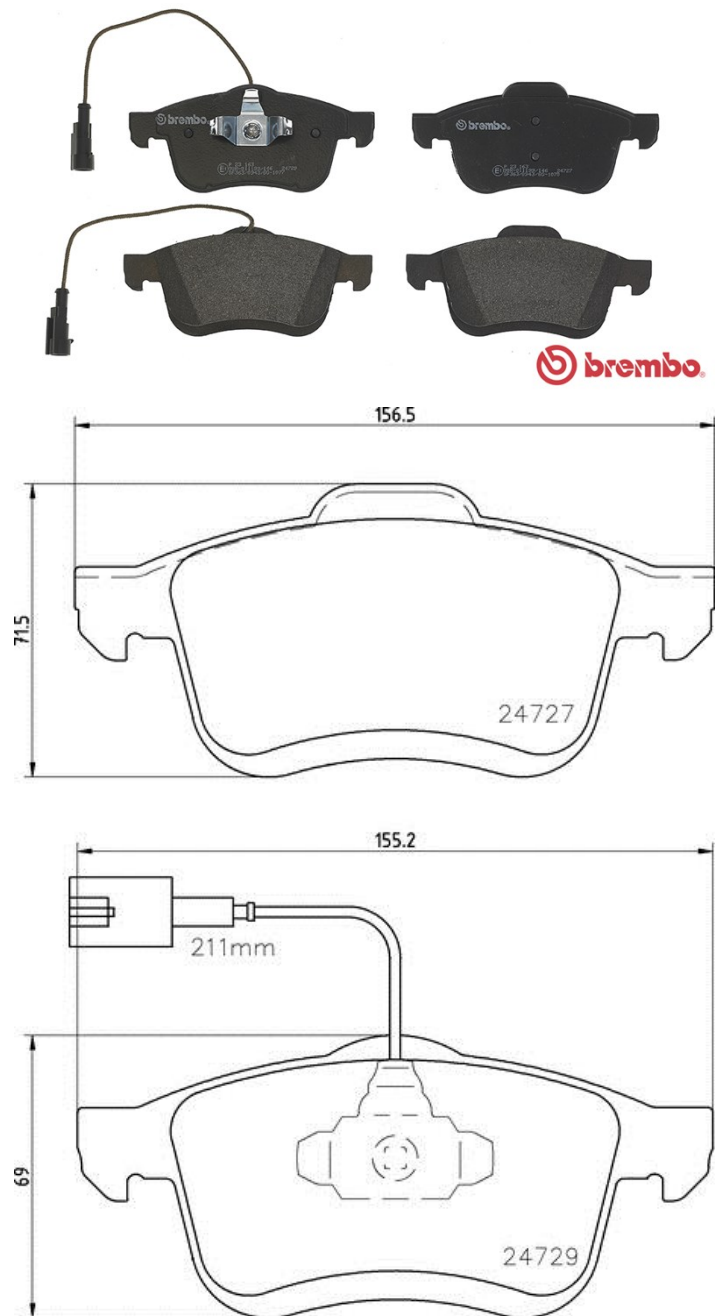

Pads technical data

WVA
24727, 24729

Width
156,5 - 155,2 mm

Thickness
20 mm

Height
69 mm

Braking system
Teves

Wear indicator
Electric

Compatible vehicles

FIAT

Model	Type	Kw	Year
DOBLO Box Body / Estate (263_)	1.3 D Multijet	66	02/10 -
DOBLO Box Body / Estate (263_)	1.3 D Multijet	59	03/16 -
DOBLO Box Body / Estate (263_)	1.3 D Multijet	70	03/16 -
DOBLO Box Body / Estate (263_)	1.3 D Multijet	55	11/13 -
DOBLO Box Body / Estate (263_)	1.4	70	02/10 -
DOBLO Box Body / Estate (263_)	1.4	88	10/11 -