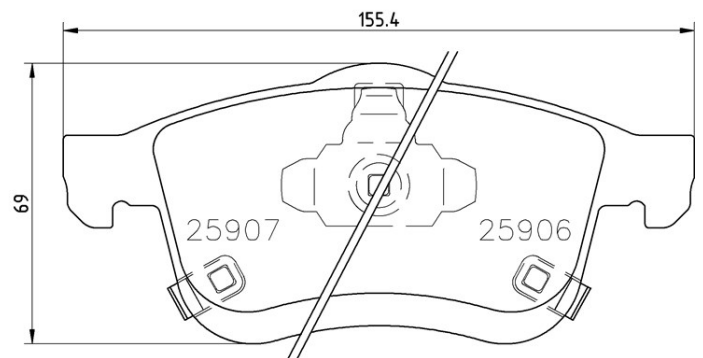

Pads technical data

WVA
25905

Width
155,4 mm

Thickness
20,2 mm

Height
71,5 mm

Braking system
Teves

Wear indicator
Acoustic

Compatible vehicles

FIAT

Model	Type	Kw	Year
500L (351_, 352_)	1.4	70	09/12 -
500L (351_, 352_)	1.4	88	10/13 -

OE Part number

Compatible OE codes

FIAT	68211488AA
FIAT	77366590