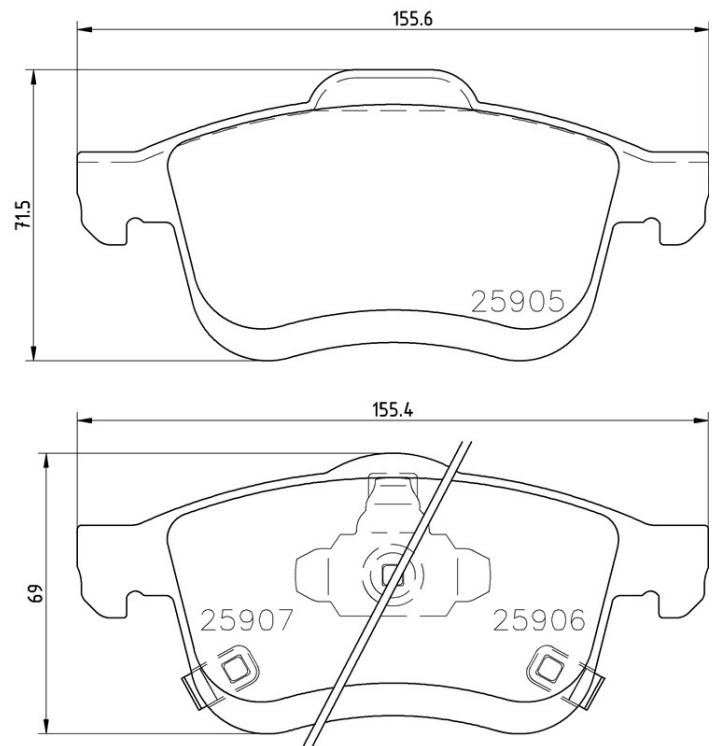

Pads technical data

Axle Front	WVA 25905
Width 155,4 mm	Thickness 20,2 mm
Height 71,5 mm	Braking system Teves
Features	Wear indicator Acoustic

Compatible vehicles

FIAT				
Model	Type	Kw	Year	
500L (351_, 352_)	1.4	118	09/13 -	
500L (351_, 352_)	1.4	119	09/13 -	
500L (351_, 352_)	1.4	70	09/12 -	
500L (351_, 352_)	1.4	88	10/13 -	