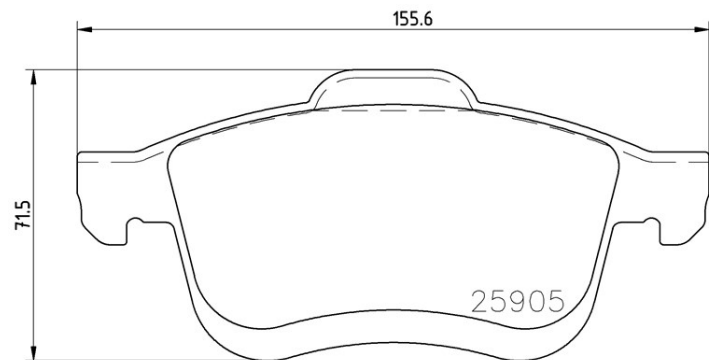

Pads technical data

WVA
25905

Width
155,4 mm

Thickness
20,2 mm

Height
71,5 mm

Braking system
Teves

Wear indicator
Acoustic

Compatible vehicles

FIAT

Model	Type	Kw	Year
500L (351_, 352_)	1.4	70	09/12 -
500L (351_, 352_)	1.4	88	10/13 -

OE Part number

Compatible OE codes

FIAT	68211488AA
FIAT	77366590