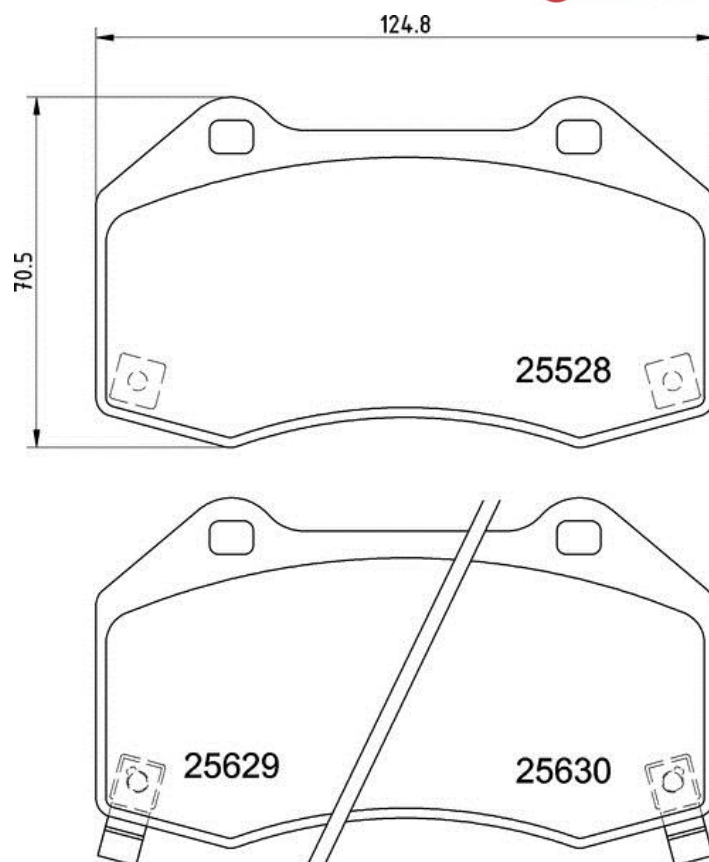

Pads P 23 182

 **brembo**
AFTERMARKET

Pads technical data

Axle
Front

WVA
25528, 25629, 25630

Width
124,6 mm

Thickness
13,2 mm

Height
70,5 mm

Braking system
Brembo

Features

Wear indicator
Acoustic

EANCode
8020584087244

Compatible vehicles

ABARTH

Model	Type	Kw	Year
124 Spider (348_)	1.4	125	03/16 -

FIAT

Model	Type	Kw	Year
124 Spider (348_)	1.4	103	03/16 -

OE Part number

Compatible OE codes

ABARTH

6000615056

FIAT

6000615056

MAZDA