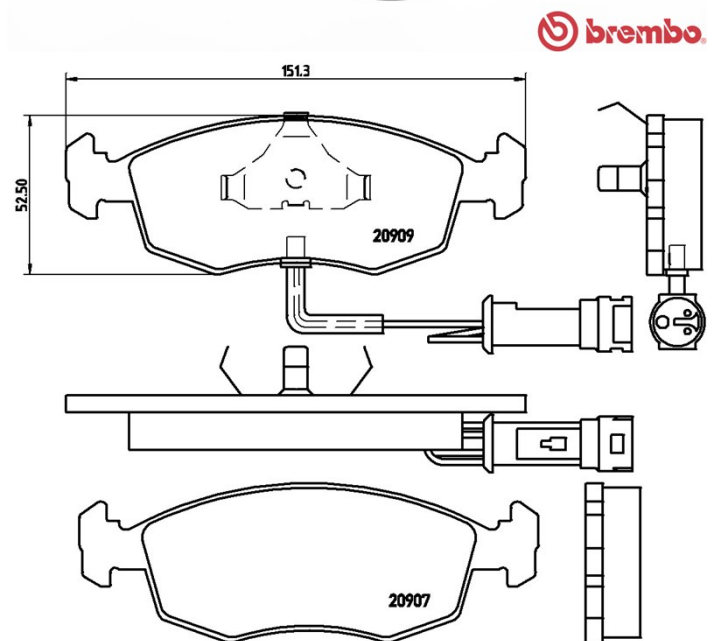

Pads technical data

Axle Front	WVA 20907, 20909
Width 151,3 mm	Thickness 18 mm
Height 52,5 mm	Braking system Teves
Features	Wear indicator Electric
EANCode 8020584051795	

Compatible vehicles

FORD				
Model	Type	Kw	Year	
ESCORT IV (GAF, AWF, ABFT)	1.6 Turbo RS	97	01/86 07/90	
ESCORT V (AAL, ABL)	1.8 16V XR3i	96	02/92 01/95	
ESCORT V (AAL, ABL)	1.8 XR3i 16V 4x4	77	08/93 01/95	
ESCORT V (AAL, ABL)	1.8 XR3i 16V 4x4	96	08/93 01/95	
ESCORT V (AAL, ABL)	RS 2000	110	05/91 01/95	
ESCORT V (AAL, ABL)	RS 2000 4x4	110	05/91 01/95	
ESCORT V Convertible (ALL)	1.8 16V XR3i	96	02/92 01/95	
ESCORT V Turnier (ANL)	1.8 i 16V	96	02/93 01/95	
ESCORT VI (GAL, AAL, ABL)	RS 2000	110	02/95 02/98	