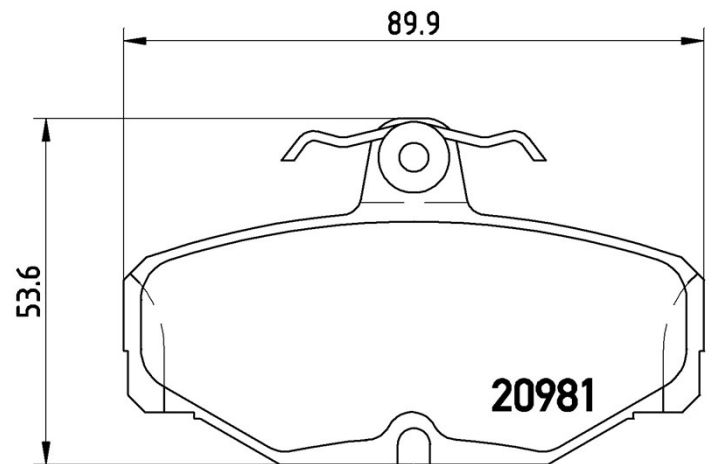

Pads technical data

Axle
Rear

WVA
20981

Width
89,9 mm

Thickness
13,7 mm

Height
53,6 mm

Braking system
Lucas

Features
With brake caliper screws

Wear indicator
Without

EANCode
8020584051900

Compatible vehicles

AC				
Model	Type	Kw	Year	
ACE	4.9	191	01/95 10/98	
ACE	4.6	240	10/98 -	
ACE	4.9	179	10/98 -	
ACE	4.9 Super Charger	239	10/98 -	
ACECA	4.6	240	10/98 12/01	
ACECA	4.9	179	09/93 12/97	
ACECA	4.9 Super Charger	239	10/98 12/01	
COBRA Mk IV (291N)	4.9	184	01/90 10/97	
COBRA Mk IV (291N)	4.9	250	01/90 10/97	
COBRA Mk IV (291N)	4.9 Roadster	168	09/97 08/99	
COBRA Mk IV (291N)	4.9 Super Charger	239	10/97 -	

MARCOS

Model	Type	Kw	Year
TSO Convertible	5.7 V8	298	01/05 -
TSO Convertible	5.7 V8	260	05/04 -
TSO GT2	5.7 V8	354	07/05 -

TVR

Model	Type	Kw	Year
CHIMAERA	3.9	177	01/93 10/03
CHIMAERA	4.3	206	01/93 12/93
CHIMAERA	5.0	250	11/92 12/00
CHIMAERA	5.0	217	11/92 12/96
CHIMAERA	5.0	243	11/92 12/96
GRIFFITH (TCT_)	4.0	177	01/90 12/93
GRIFFITH (TCT_)	4.3	206	01/90 12/93
GRIFFITH (TCT_)	5.0	217	10/92 09/97
GRIFFITH (TCT_)	5.0	243	01/93 03/02
GRIFFITH (TCT_)	5.0	254	10/92 09/97