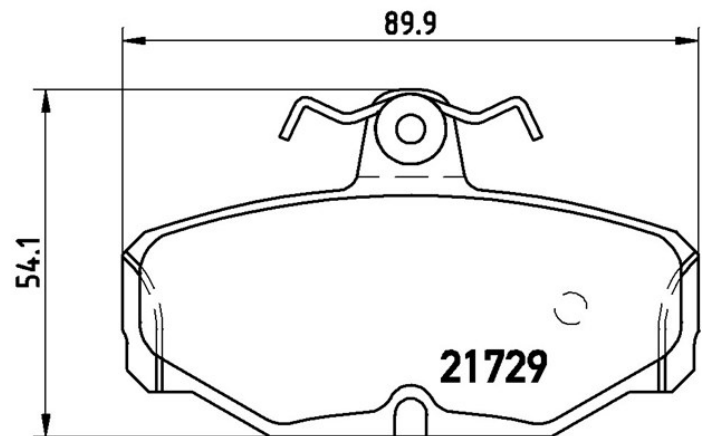

Pads P 24 021

Pads technical data

Axle
Front, Rear

Width
89,9 mm

Height
53,6 mm

Features
With brake caliper screws

EANCode
8020584051931

WVA
20981, 21079

Thickness
13,7 mm

Braking system
Lucas

Wear indicator
Electric

Compatible vehicles

FORD				
Model	Type	Kw	Year	
SCORPIO I (GAE, GGE)	1.8	66	04/85 02/92	
SCORPIO I (GAE, GGE)	2.0	77	04/85 08/89	
SCORPIO I (GAE, GGE)	2.0	80	11/88 10/92	
SCORPIO I (GAE, GGE)	2.0 i	85	02/92 09/94	