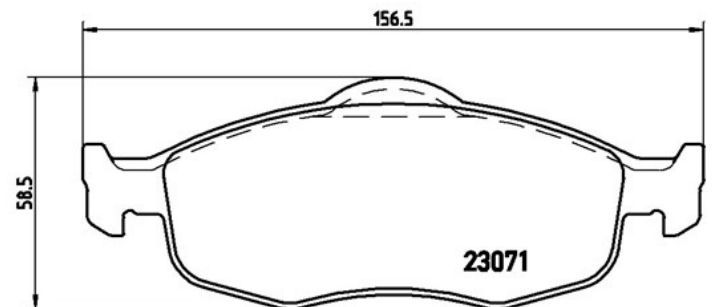

Pads P 24 034

Pads technical data

Axle
Front

WWA
21394, 21638, 23071

Width
155,1 - 156,5 mm

Thickness
18,5 mm

Height
58,5 mm

Braking system
Teves

Features
With accessories

Wear indicator
Electric

EANCode
8020584052068

Compatible vehicles

FORD			
Model	Type	Kw	Year
COUGAR (EC_)	2.0 16V	96	08/98 12/01
COUGAR (EC_)	2.5 ST 200	151	01/00 12/01