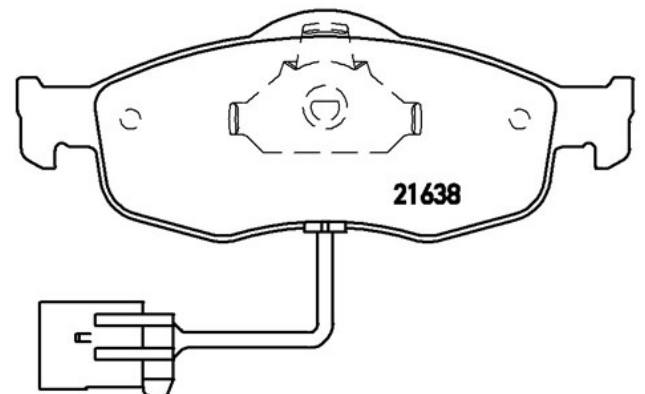

Pads P 24 034

Pads technical data

Axle
Front

WWA
21394, 21638, 23071

Width
155,1 - 156,5 mm

Thickness
18,5 mm

Height
58,5 mm

Braking system
Teves

Features
With accessories

Wear indicator
Electric

EANCode
8020584052068

Compatible vehicles

FORD			
Model	Type	Kw	Year
COUGAR (EC_)	2.0 16V	96	08/98 12/01
COUGAR (EC_)	2.5 ST 200	151	01/00 12/01