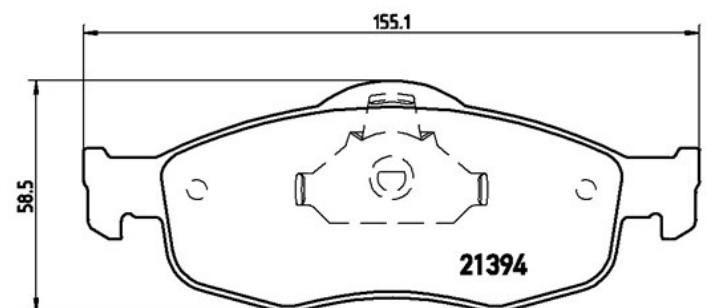

Pads P 24 034

Pads technical data

Axle
Front

WWA
21394, 21638, 23071

Width
155,1 - 156,5 mm

Thickness
18,5 mm

Height
58,5 mm

Braking system
Teves

Features
With accessories

Wear indicator
Electric

EANCode
8020584052068

Compatible vehicles

FORD			
Model	Type	Kw	Year
COUGAR (EC_)	2.0 16V	96	08/98 12/01
COUGAR (EC_)	2.5 ST 200	151	01/00 12/01