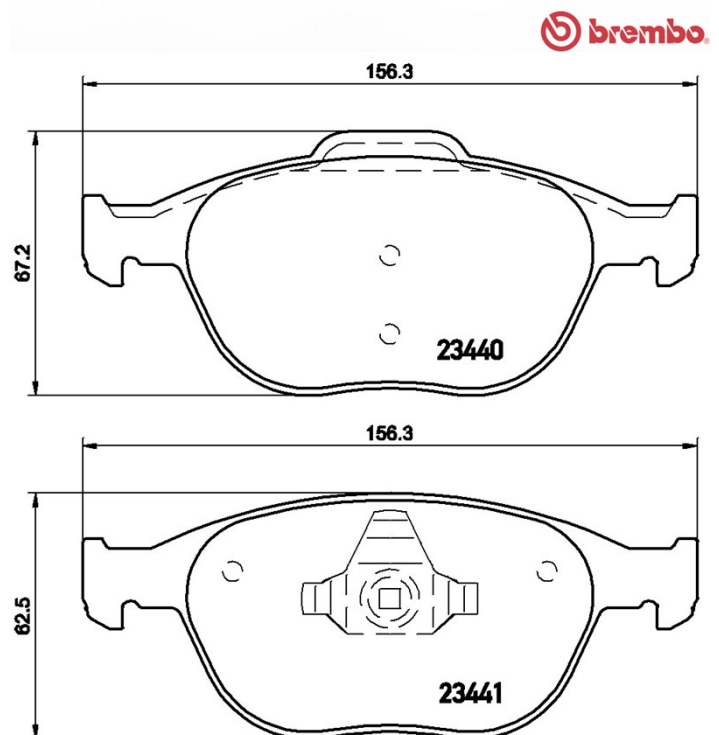

Pads P 24 058

Pads technical data

Axle Front	WVA 23440, 23441
Width 156,5 mm	Thickness 17,6 mm
Height 62,5 - 67,2 mm	Braking system Teves
Features	Wear indicator Without

EA NCode
8020584052303

Compatible vehicles

FORD				
Model	Type	Kw	Year	
FOCUS (DAW, DBW)	RS	158	10/02 11/04	
FOCUS (DAW, DBW)	ST170	127	03/02 11/04	
FOCUS Turnier (DNW)	ST170	127	08/02 11/04	
TOURNEO CONNECT	1.8 16V	85	06/02 12/13	
TOURNEO CONNECT	1.8 TDCi	66	06/02 12/13	
TOURNEO CONNECT	1.8 TDCi	81	08/06 12/13	
TOURNEO CONNECT	1.8 TDCi /TDDi /DI	55	06/02 12/13