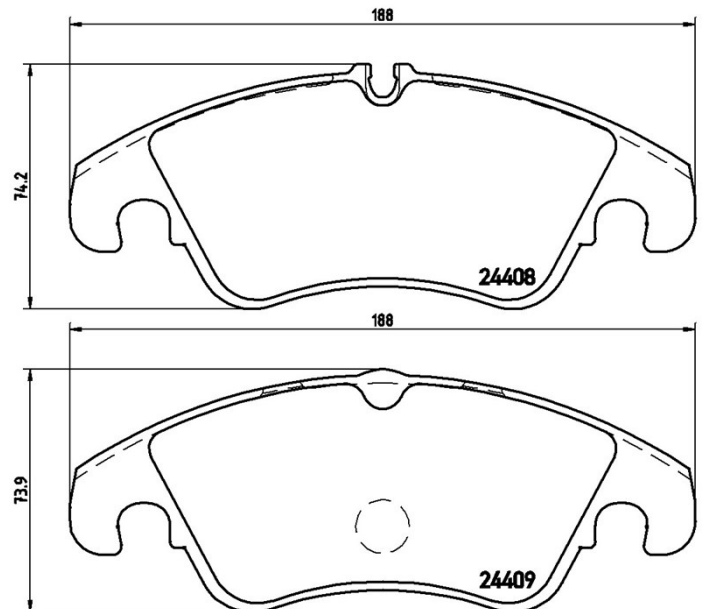

## Pads technical data

**Axle**  
Front

**WVA**  
24408, 24409, 24743

**Width**  
188 mm

**Thickness**  
18,7 mm

**Height**  
73,9 - 74,2 mm

**Braking system**  
Lucas

**Features**  
With brake caliper screws  
With piston clip

**Wear indicator**  
Prepared

**EANCode**  
8020584060476