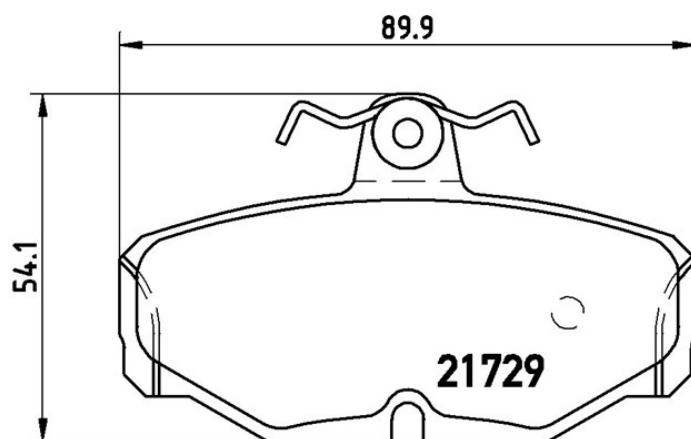

Pads P 24 079

 **brembo**
AFTERMARKET

Pads technical data

Axle

Rear

WVA

20981, 21729

Width

89,9 mm

Thickness

13,7 mm

Height

53,6 mm

Braking system

Lucas

Features

With brake caliper screws

Wear indicator

Electric

EANCode

8020584060520

 **brembo**

Compatible vehicles

FORD