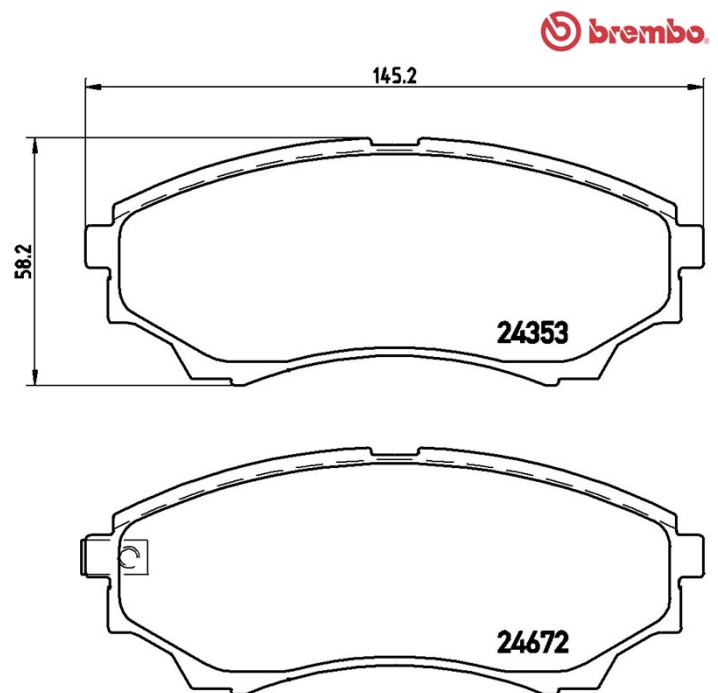

Pads technical data

Axle Front	WVA 24353, 24672
Width 145,2 mm	Thickness 16,9 mm
Height 58,2 mm	Braking system Tokico
Features	Wear indicator Acoustic

EA NCode
8020584091159

Compatible vehicles

FORD				
Model	Type	Kw	Year	
RANGER (ER, EQ, R_)	2.3 4x4	114	10/01 09/05	
RANGER (ER, EQ, R_)	2.5 TD 4x4	62	04/02 06/06	
RANGER (ER, EQ, R_)	2.5 TD 4x4	80	10/99 06/06	
RANGER (ER, EQ, R_)	2.5 TDCi 4x4	86	04/02 09/05	
RANGER (ER, EQ, R_)	3.0 4x4	109	06/99 06/06	
RANGER (ER, EQ, R_)	4.0 4x4	152	10/05 06/06	
RANGER (ET)	2.5 TDCi 4x4	105	05/06 07/12	
RANGER (ET)	3.0 TDCi 4x4	115	05/06 07/12	

FORD AUSTRALIA

Model	Type	Kw	Year
COURIER Pickup (PH)	4.0 i 4x4	154	02/05 12/06
COURIER Platform/Chassis (PH)	2.5 TD 4x4	86	08/04 12/06
COURIER Platform/Chassis (PH)	2.6 i 4x4	92	08/04 02/06
RANGER Pickup (PJ)	3.0 TD	115	11/06 03/09
RANGER Pickup (PJ)	3.0 TD All-wheel Drive	115	11/06 03/09
RANGER Pickup (PK)	2.5 TDdi	105	03/09 11/11
RANGER Pickup (PK)	3.0 TDdi 4x4	115	03/09 11/11
RANGER Platform/Chassis (PJ)	3.0 TDdi 4x4	115	11/06 03/09
RANGER Platform/Chassis (PK)	2.5 TDdi 4x4	105	04/09 11/11
RANGER Platform/Chassis (PK)	3.0 TDdi	115	03/09 11/11

MAZDA

Model	Type	Kw	Year
B-SERIE (MJ)	4.0 i	154	11/05 11/06
B-SERIE (MJ)	4.0 i 4x4	154	11/05 11/06
B-SERIE Platform/Chassis (MJ)	4.0	154	11/05 11/06
BT-50 Pickup (CD, UN)	2.5 MRZ-CD 4x4	105	12/06 12/15
BT-50 Pickup (CD, UN)	2.6 4x4	92	10/06 12/15
BT-50 Pickup (CD, UN)	2.6 4x4	115	10/06 12/15
BT-50 Pickup (CD, UN)	3.0 CDVi 4x4	115	10/06 12/15
BT-50 Platform/Chassis (CD, UN)	3.0 CDVi 4x4	115	12/06 -