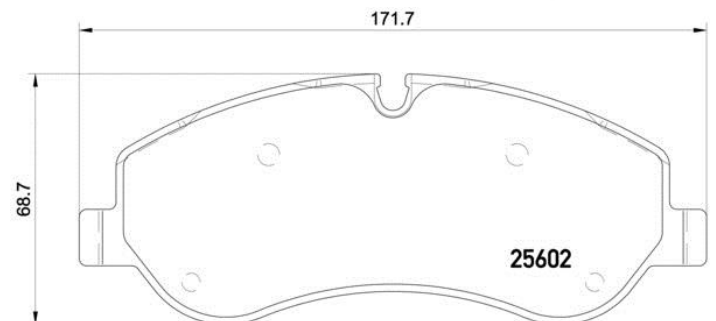

Pads technical data

Axle
Front

WWA
25602

Width
171,7 mm

Thickness
17 mm

Height
68,7 mm

Braking system
TRW

Features
With accessories
With brake caliper screws

Wear indicator
Electric

EANCode
8020584103043

Compatible vehicles

FORD

Model	Type	Kw	Year
TOURNEO CUSTOM Bus	2.0 TDCi	77	12/15 -
TOURNEO CUSTOM Bus	2.0 TDCi	96	12/15 -
TOURNEO CUSTOM Bus	2.0 TDCi	125	12/15 -
TOURNEO CUSTOM Bus	2.2 TDCi	74	04/12 -
TOURNEO CUSTOM Bus	2.2 TDCi	92	04/12 -
TOURNEO CUSTOM Bus	2.2 TDCi	114	04/12 -
TRANSIT Box	2.0 TDCi	77	03/16 -
TRANSIT Box	2.0 TDCi	96	03/16 -
TRANSIT Box	2.0 TDCi	125	03/16 -
TRANSIT Box	2.0 TDCi 4x4	96	01/17 -
TRANSIT Box	2.0 TDCi 4x4	125	01/17 -
TRANSIT Box	2.0 TDCi RWD	77	03/16 -
TRANSIT Box	2.0 TDCi RWD	96	03/16 -