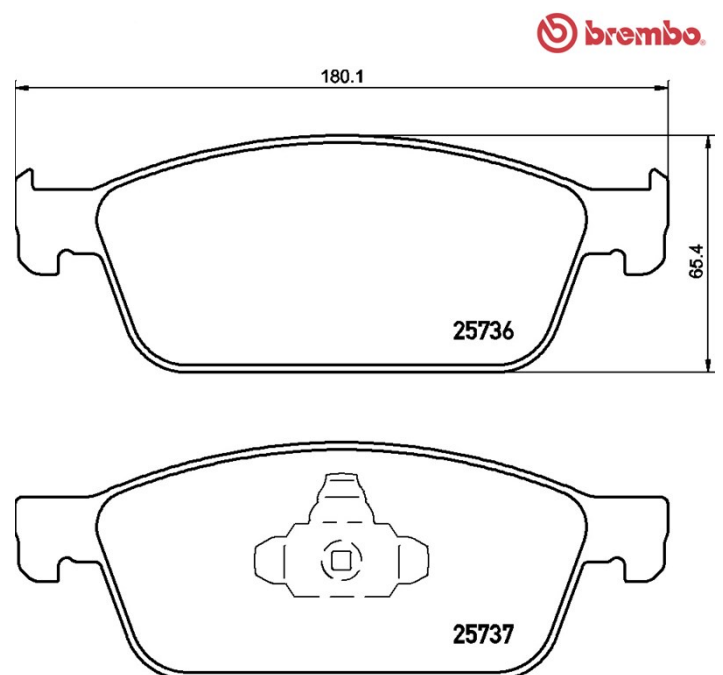

Pads technical data

Axle Front	WWA 25736, 25737
Width 180,3 mm	Thickness 17,9 mm
Height 65,4 mm	Braking system Teves
Features	Wear indicator Without

EANCode
8020584109649

Compatible vehicles

FORD				
Model	Type	Kw	Year	
FOCUS III	1.5 EcoBoost	134	09/14 -	
FOCUS III	1.5 TDCi	70	09/14 -	
FOCUS III	1.5 TDCi	88	09/14 -	
FOCUS III	1.5 TDCi ECOnetic	77	09/14 -	
FOCUS III	1.6 Ti	63	08/11 -	
FOCUS III	2.0 ST	188	09/12 -	
FOCUS III	2.0 ST	184	07/12 -	
FOCUS III	2.0 TDCi	103	07/10 -	