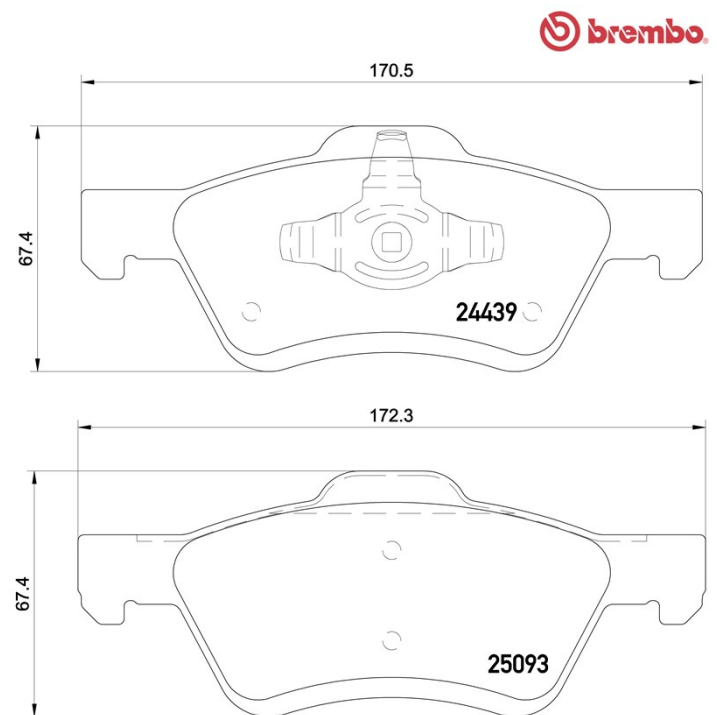

Pads technical data

| | |
|-------------------------------------|----------------------------------|
| Axle Front | WVA 24439, 25093 |
| Width 170,5 mm | Thickness 15 mm |
| Height 67,4 mm | Braking system Teves |
| Features With piston clip | Wear indicator Without |
| EANCode 8020584109779 | |

FORD AUSTRALIA

| Model | Type | Kw | Year |
|-------|------|----|------|
|-------|------|----|------|

| ESCAPE (BA, ZA, ZB, ZC, ZD) | 2.3 | 108 | 01/04 05/06 |
|-----------------------------|---------------------|-----|-------------|
| ESCAPE (BA, ZA, ZB, ZC, ZD) | 3.0 All-wheel Drive | 150 | 03/01 03/04 |
| FORD USA | | | |
| Model | Type | Kw | Year |
| ESCAPE | 2.0 | 91 | 01/01 02/04 |
| ESCAPE | 2.3 | 114 | 10/01 03/04 |
| ESCAPE | 2.3 4x4 | 114 | 10/01 03/04 |
| ESCAPE | 2.3 Hybrid 4x4 | 95 | 03/01 07/07 |
| ESCAPE | 2.3 Hybrid 4x4 | 110 | 04/04 07/07 |
| ESCAPE | 3.0 | 149 | 01/01 07/07 |
| ESCAPE | 3.0 4x4 | 152 | 05/04 07/07 |
| ESCAPE | 3.0 4x4 | 145 | 01/01 04/04 |
| ESCAPE | 2.3 | 110 | 08/07 12/12 |
| ESCAPE | 2.3 4WD | 110 | 08/07 12/12 |
| ESCAPE | 2.5 | 126 | 01/09 12/12 |
| ESCAPE | 2.5 4WD | 128 | 09/08 12/12 |
| ESCAPE | 2.5 4WD | 126 | 01/09 12/12 |
| ESCAPE | 3.0 | 176 | 01/09 12/12 |
| ESCAPE | 3.0 | 149 | 09/07 12/08 |
| ESCAPE | 3.0 AWD | 149 | 08/07 12/12 |
| MAZDA | | | |
| Model | Type | Kw | Year |
| TRIBUTE | 3.0 FLEX | 179 | 09/09 12/11 |
| TRIBUTE | 3.0 FLEX 4WD | 179 | 09/09 12/11 |
| TRIBUTE (EP) | 2.0 | 91 | 03/00 05/08 |
| TRIBUTE (EP) | 2.0 4WD | 91 | 03/00 05/08 |
| TRIBUTE (EP) | 2.3 All-wheel Drive | 109 | 07/06 05/08 |
| TRIBUTE (EP) | 2.3 AWD | 110 | 04/04 05/08 |
| TRIBUTE (EP) | 2.3 GX | 110 | 12/03 10/04 |
| TRIBUTE (EP) | 3.0 V6 24V 4WD | 145 | 03/00 05/08 |
| TRIBUTE (EP) | 3.0 V6 AWD | 149 | 04/04 05/08 |
| MERCURY | | | |