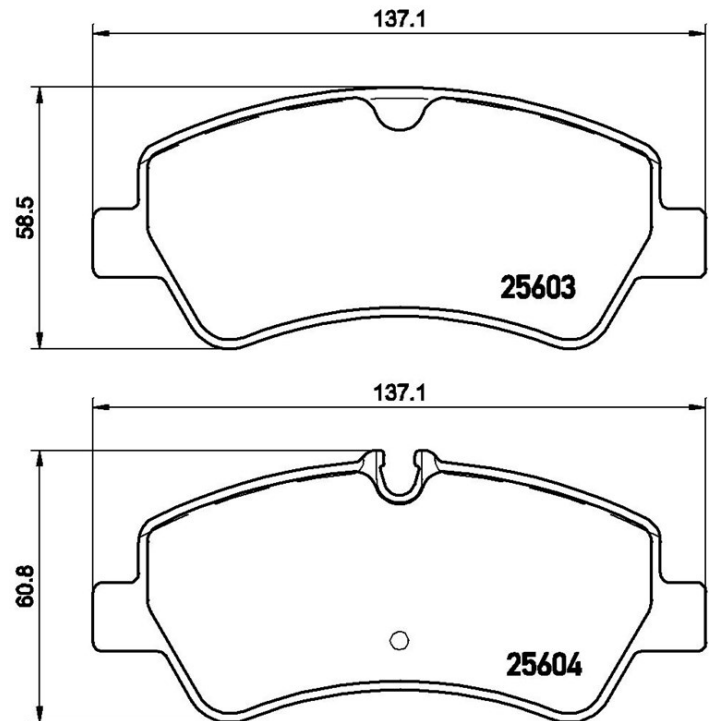

EA NCode

8020584109861

Compatible vehicles

FORD

Model	Type	Kw	Year
TOURNEO CUSTOM Bus	2.0 TDCi	77	12/15 -
TOURNEO CUSTOM Bus	2.0 TDCi	96	12/15 -
TOURNEO CUSTOM Bus	2.0 TDCi	125	12/15 -
TOURNEO CUSTOM Bus	2.2 TDCi	74	04/12 -
TOURNEO CUSTOM Bus	2.2 TDCi	92	04/12 -
TOURNEO CUSTOM Bus	2.2 TDCi	114	04/12 -
TRANSIT Box	2.0 TDCi	77	03/16 -