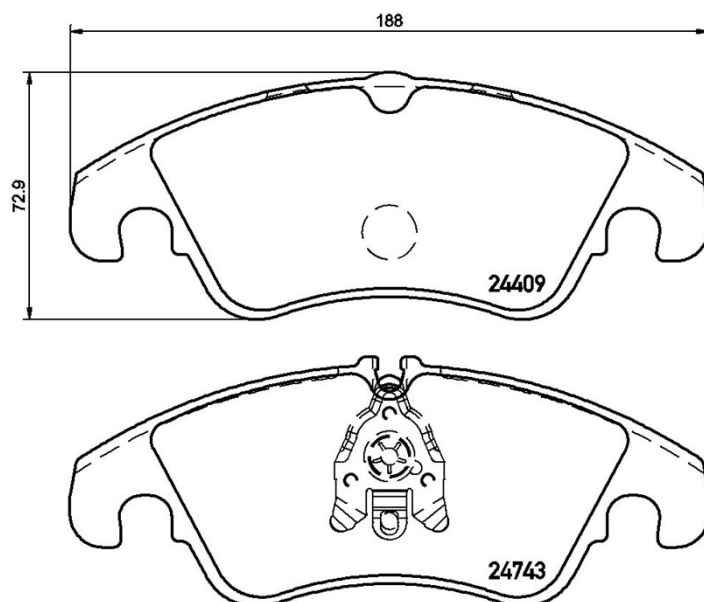

## Pads technical data

**Axle**  
Front

**WWA**  
24409, 24743

**Width**  
188 mm

**Thickness**  
18 mm

**Height**  
72,9 mm

**Braking system**  
TRW

**Features**  
With brake caliper screws

**Wear indicator**  
Without

**EANCode**  
8020584110751

### FORD

Model	Type	Kw	Year
FOCUS II (DA_, HCP, DP)	2.5 RS	224	01/09 07/11
FOCUS II (DA_, HCP, DP)	2.5 RS 500	257	05/10 07/11