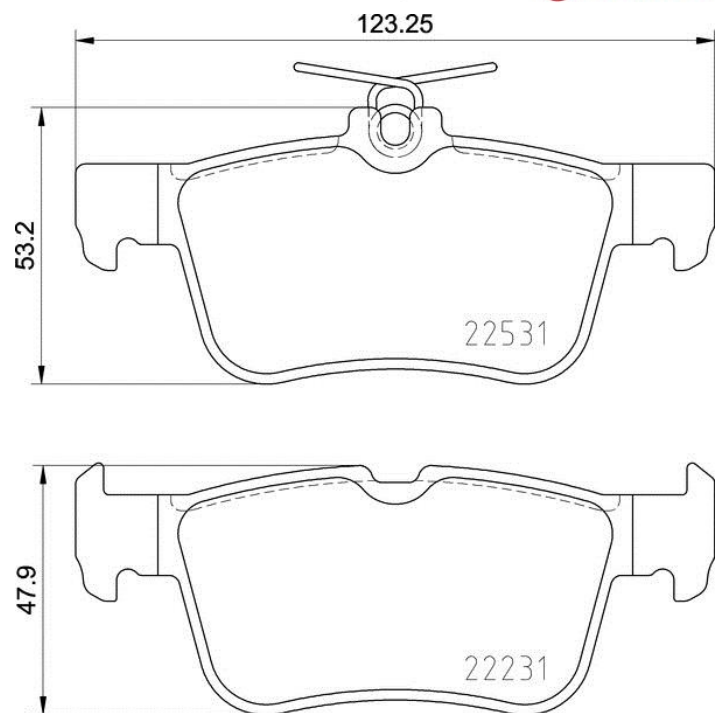

Pads P 24 175

Pads technical data

Axle Rear	WVA 22231, 22531
Width 123,25 mm	Thickness 15,9 mm
Height 47,9 - 53,2 mm	Braking system ATE
Features	Wear indicator Without
EANCode 8020584087046	

Compatible vehicles

FORD				
Model	Type	Kw	Year	
GALAXY (CK)	1.5 EcoBoost	121	07/18 -	
GALAXY (CK)	1.5 EcoBoost	118	01/15 06/18	
GALAXY (CK)	2.0 EcoBlue	88	07/18 -	
GALAXY (CK)	2.0 EcoBlue	110	07/18 -	
GALAXY (CK)	2.0 EcoBlue	140	07/18 -	
GALAXY (CK)	2.0 EcoBlue 4x4	110	07/18 -	
GALAXY (CK)	2.0 EcoBlue 4x4	140	07/18 -	
GALAXY (CK)	2.0 EcoBlue Bi-Turbo	176	07/18 -	