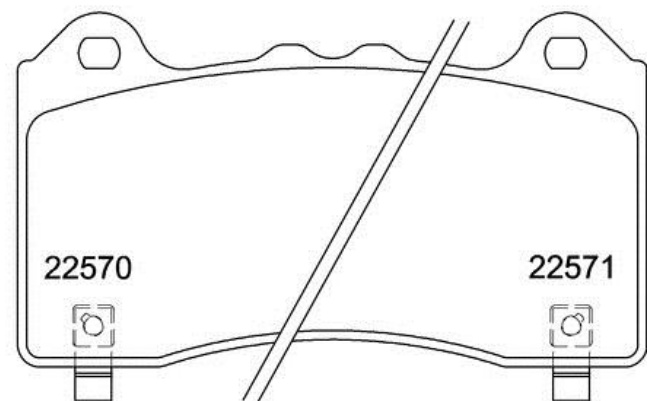

Pads P 24 202

Pads technical data

Axle
Front

WWA
22569, 22570, 22571

Width
138 mm

Thickness
15 mm

Height
77,5 mm

Braking system
Teves

Features

Wear indicator
Acoustic

EANCode
8020584086902

Compatible vehicles

FORD

Model	Type	Kw	Year
FOCUS III	2.3 RS AWD	257	07/15 -

FORD AUSTRALIA

Model	Type	Kw	Year
FOCUS Hatchback (LZ)	2.3 RS AWD	257	11/15 12/18

OE Part number

Compatible OE codes

FORD	1937442
FORD	2003984
FORD	G1FY2K021AA
FORD	G1FY2K021AB