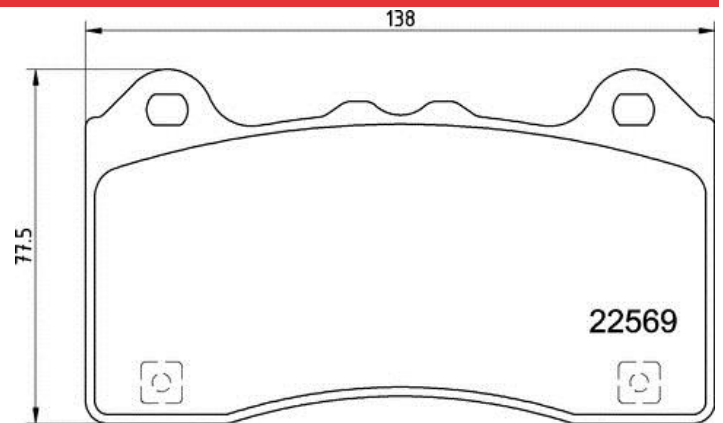

Pads P 24 202

Pads technical data

Axle
Front

WWA
22569, 22570, 22571

Width
138 mm

Thickness
15 mm

Height
77,5 mm

Braking system
Teves

Features

Wear indicator
Acoustic

EANCode
8020584086902

Compatible vehicles

FORD

Model	Type	Kw	Year
FOCUS III	2.3 RS AWD	257	07/15 -

FORD AUSTRALIA

Model	Type	Kw	Year
FOCUS Hatchback (LZ)	2.3 RS AWD	257	11/15 12/18

OE Part number

Compatible OE codes

FORD	1937442
FORD	2003984
FORD	G1FY2K021AA
FORD	G1FY2K021AB