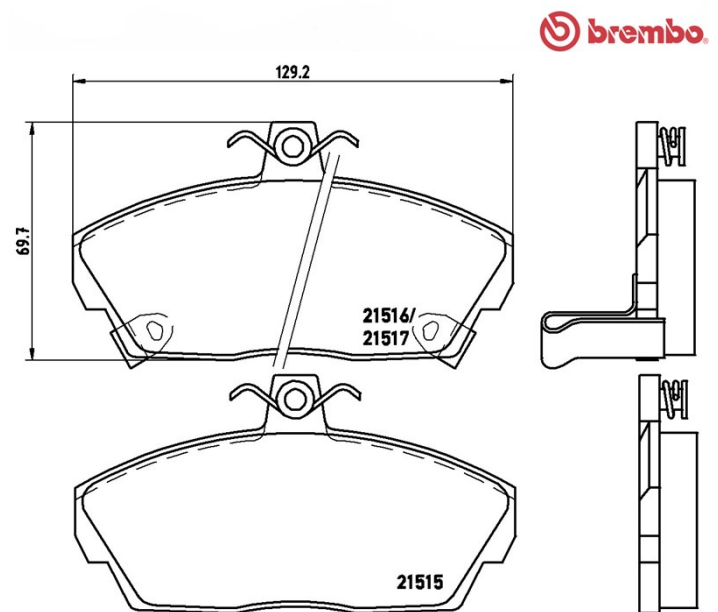

Pads P 28 020

Pads technical data

Axle
Front

WVA
21515, 21516, 21517

Width
129,2 mm

Thickness
18 mm

Height
69,7 mm

Braking system
Lucas

Features
With accessories
With brake caliper screws

Wear indicator
Acoustic

EANCode
8020584052549

Compatible vehicles

HONDA				
Model	Type	Kw	Year	
CIVIC VI Aerodeck (MB, MC)	1.4 16V (MB8)	55	04/98 02/01	
CIVIC VI Aerodeck (MB, MC)	1.4 16V (MB8)	66	04/98 02/01	
CIVIC VI Aerodeck (MB, MC)	1.5 16V (MB9)	84	04/98 02/01	
CIVIC VI Aerodeck (MB, MC)	1.6 16V (MC1)	85	04/98 02/01	
CIVIC VI Aerodeck (MB, MC)	1.6 16V (MC1)	92	04/98 02/01	
CIVIC VI Aerodeck (MB, MC)	2.0 i D (MC3)	77	04/98 02/01	
CIVIC VI Fastback (MA, MB)	1.4 i (MA8, MB2)	66	06/95 02/01	
CIVIC VI Fastback (MA, MB)	1.4 i (MA8, MB2)	55	09/95 02/01	
CIVIC VI Fastback (MA, MB)	1.5 16V (MB3)	84	01/97 02/01	