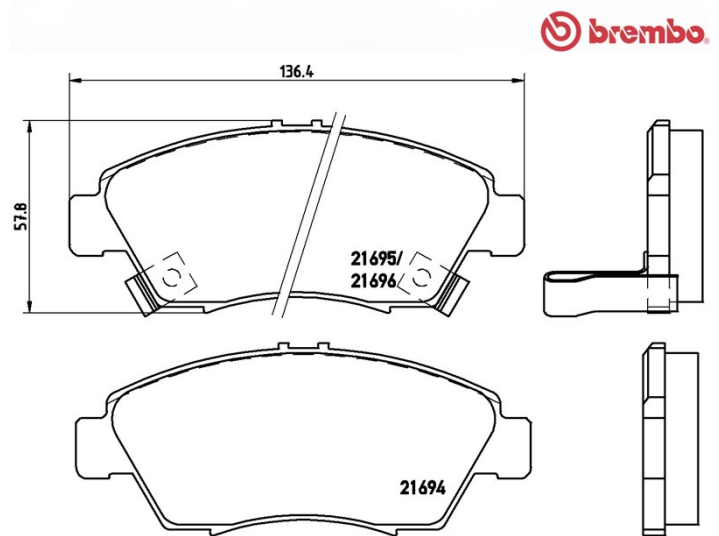

Pads technical data

Axle
Front

WWA
21694, 21695, 21696

Width
136,4 mm

Thickness
17,3 mm

Height
57,8 mm

Braking system
Akebono

Features

Wear indicator
Acoustic

EAncode
8020584052570

Compatible vehicles

ACURA				
Model	Type	Kw	Year	
ILX Saloon	1.5 Hybrid	68	11/12 -	
HONDA				
Model	Type	Kw	Year	
AIRWAVE	1.5 VTEC	81	06/04 -	
AIRWAVE	1.5 VTEC 4x4	81	06/04 -	
CIVIC IX Saloon (FB, FG)	1.5 Hybrid	67	02/14 -	
CIVIC IX Saloon (FB, FG)	1.5 Hybrid	82	06/12 -	
CIVIC V Coupe (EJ)	1.6 i Vtec (EJ1)	92	01/94 03/96	
CIVIC V Hatchback (EG)	1.6 VTi 16V (EG6)	118	10/91 11/95	
CIVIC V Saloon (EG, EH)	1.6 VTi (EG9)	118	10/91 11/95	
CIVIC VI Coupe (EJ, EM1)	1.6	79	05/96 04/99	