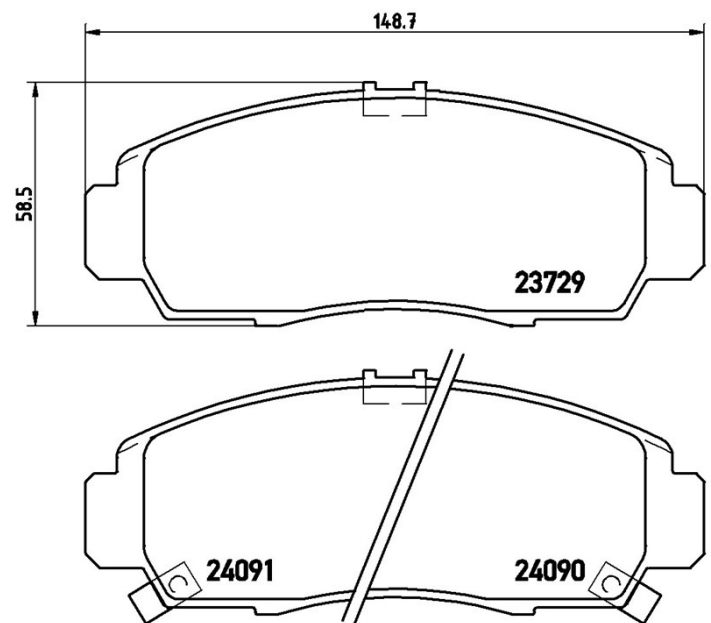

Pads technical data

Axle
Front

WVA
23729, 24090, 24091

Width
148,7 mm

Thickness
17 mm

Height
58,5 mm

Braking system
Nissin

Features

Wear indicator
Acoustic

EANCode
8020584052686

Compatible vehicles

ACURA				
Model	Type	Kw	Year	
RL	3.5	153	10/00 09/04	
RL	3.5	151	10/95 09/00	
TL	3.2	168	10/98 09/03	
TL	3.2 Type S	191	06/01 09/03	
TL (UC_)	3.2	190	08/05 12/08	
TL (UC_)	3.2 S	198	10/03 12/08	
TL (UC_)	3.5	210	11/06 11/12	
TSX (CL_)	2.4 Vtec	153	09/05 12/08	