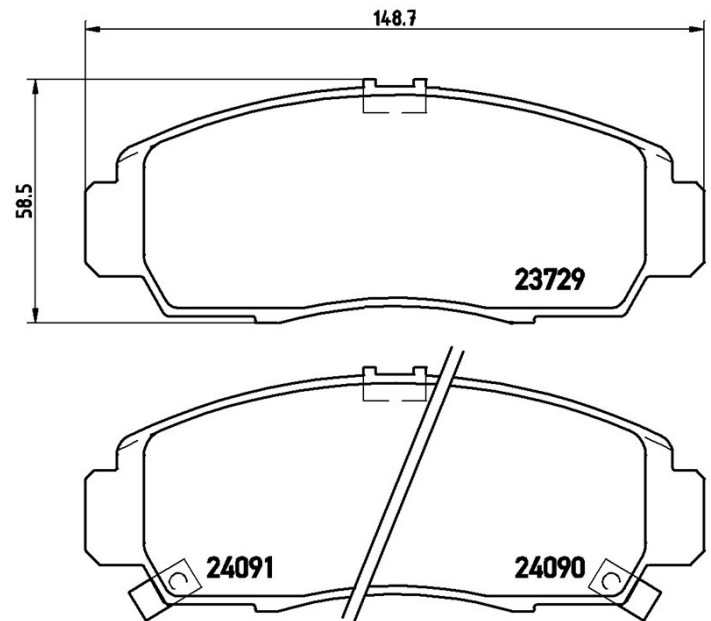

Pads technical data

Axle
Front

WVA
23729, 24090, 24091

Width
148,7 mm

Thickness
17 mm

Height
58,5 mm

Braking system
Nissin

Features

Wear indicator
Acoustic

EANCode
8020584068816

Compatible vehicles

ACURA				
Model	Type	Kw	Year	
RL	3.5	153	10/00 09/04	
RL	3.5	151	10/95 09/00	
TL	3.2	168	10/98 09/03	
TL	3.2 Type S	191	06/01 09/03	
TL (UC_)	3.2	190	08/05 12/08	
TL (UC_)	3.2 S	198	10/03 12/08	
TL (UC_)	3.5	210	11/06 11/12	
TSX (CL_)	2.4 Vtec	153	09/05 12/08	
TSX (CU_)	2.4	150	09/10 -	
TSX (CU_)	3.5	209	01/12 -	

BYD				
Model	Type	Kw	Year	
F6	1.8	90	06/10 12/14	
F6	2.0	103	03/08 12/14	
F6	2.4	121	03/08 12/11	
G6 Saloon	2.0	103	09/11 -	

GMC