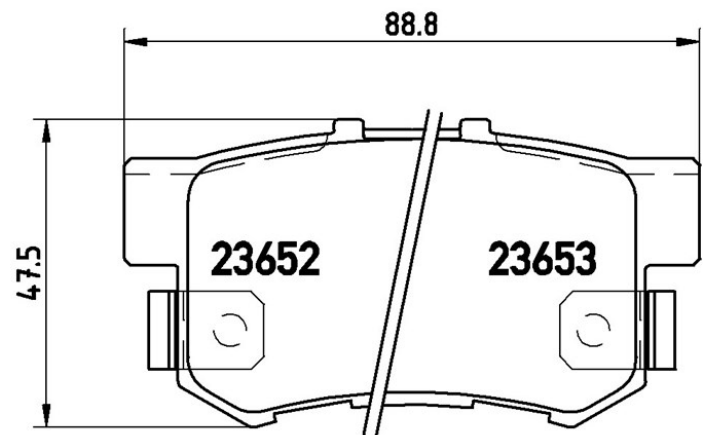

Pads technical data

Axle
Rear

WVA
23652, 23653, 23736

Width
88,8 mm

Thickness
14,8 mm

Height
47,5 mm

Braking system
Nissin

Features

Wear indicator
Acoustic

EANCode
8020584059753

 **brembo**

Compatible vehicles

ACURA				
Model	Type	Kw	Year	
RDX	2.3 Turbo All-wheel Drive	179	04/06 12/12	
RL	3.5	153	10/00 09/04	
RL	3.5	151	10/95 09/00	
TL	3.2	147	06/95 09/98	
TL (UC_)	3.2	190	08/05 12/08	

HONDA (GAC)

Model	Type	Kw	Year
ACCORD VII (CM_)	2.0	110	01/03 12/07
ACCORD VII (CM_)	2.4	119	01/03 12/07
ACCORD VII (CM_)	2.4	125	01/03 12/07
ACCORD VII (CM_)	3.0	177	01/03 12/07
ODYSSEY MPV (RA_)	2.3	110	04/02 12/04