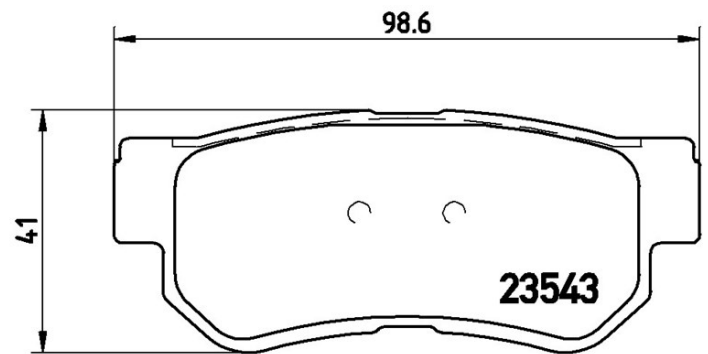

Pads P 30 014

Pads technical data

Axle
Rear

WVA
23543, 23544, 23545

Width
98,6 mm

Thickness
15 mm

Height
41 mm

Braking system
Mando

Features

Wear indicator
Acoustic

EANCode
8020584052846

Compatible vehicles

GAC

Model	Type	Kw	Year
TRUMPCHI GS5 Closed Off-Road Vehicle	1.8 T AWD	130	03/12 -
TRUMPCHI GS5 Closed Off-Road Vehicle	2.0	108	03/12 -