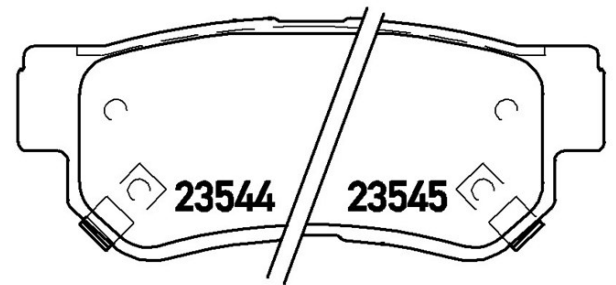

Pads P 30 014

Pads technical data

Axle
Rear

WVA
23543, 23544, 23545

Width
98,6 mm

Thickness
15 mm

Height
41 mm

Braking system
Mando

Features

Wear indicator
Acoustic

EANCode
8020584052846

Compatible vehicles

GAC

Model	Type	Kw	Year
TRUMPCHI GS5 Closed Off-Road Vehicle	1.8 T AWD	130	03/12 -
TRUMPCHI GS5 Closed Off-Road Vehicle	2.0	108	03/12 -