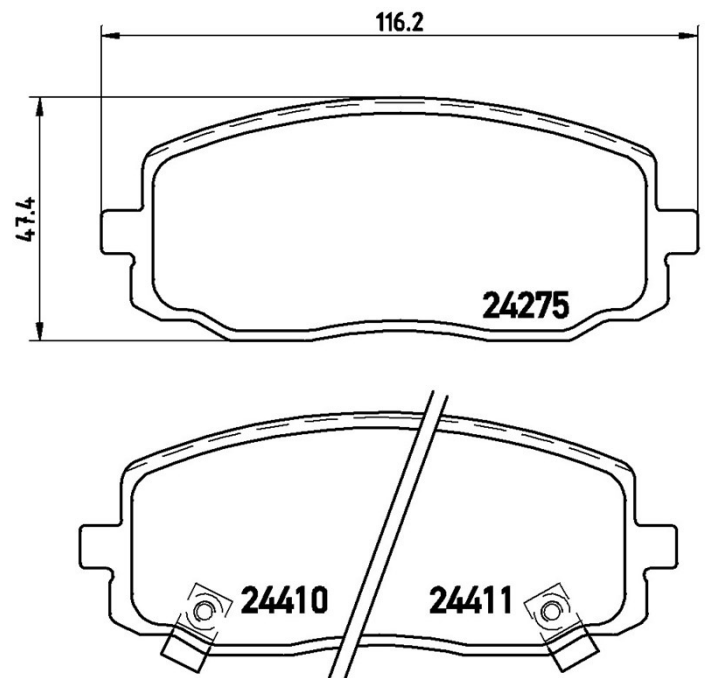

Pads technical data

Axle
Front

WVA
24275, 24410, 24411

Width
116,2 mm

Thickness
16,8 mm

Height
47,4 mm

Braking system
Mando

Features

Wear indicator
Acoustic

EANCode
8020584060704

Compatible vehicles

DODGE				
Model	Type	Kw	Year	
i 10	1.1	49	09/11 -	

HYUNDAI				
Model	Type	Kw	Year	
i10 (PA)	1.0	51	01/11 12/17	
i10 (PA)	1.1	49	01/08 12/13	
i10 (PA)	1.1	51	04/11 12/13	
i10 (PA)	1.1	50	11/08 12/13