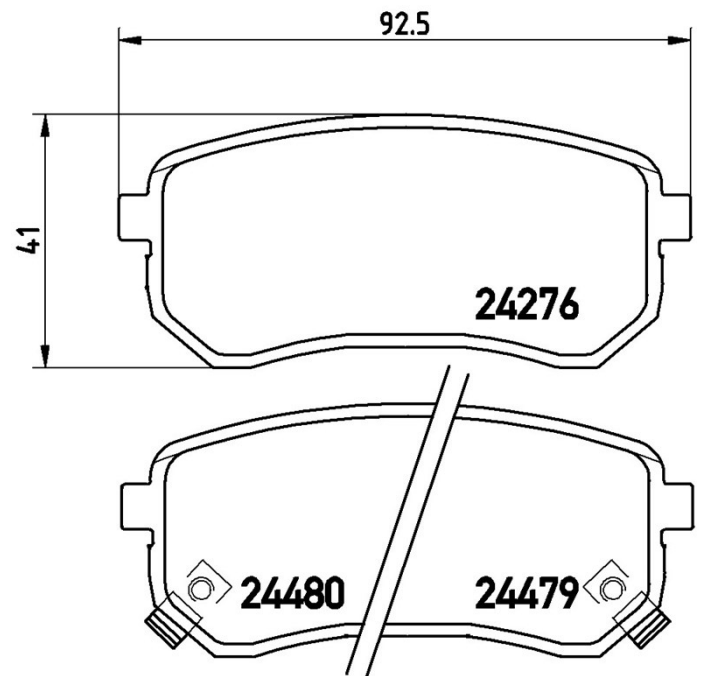

Pads technical data

Axle
Rear

WVA
24276, 24479, 24480

Width
92,5 mm

Thickness
14,8 mm

Height
41 mm

Braking system
Mando

Features

Wear indicator
Acoustic

EANCode
8020584060711

Compatible vehicles

DODGE				
Model	Type	Kw	Year	
i 10	1.1	49	09/11 -	
HYUNDAI				
Model	Type	Kw	Year	
i10 (BA, IA)	1,0 LPG	49	02/14 -	
i10 (BA, IA)	1.2	64	12/13 -	
i10 (PA)	1.0	51	01/11 12/17	
i10 (PA)	1.1	49	01/08 12/13	