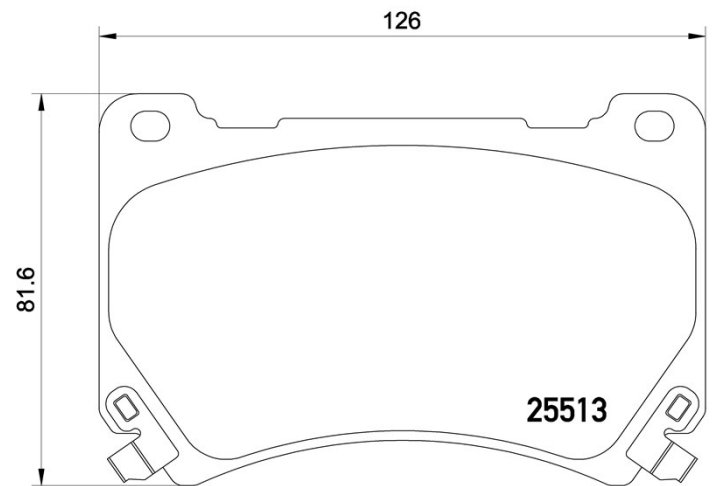

Pads P 30 052

Pads technical data

Axle Front	WWA 25513
Width 126 mm	Thickness 17,9 mm
Height 81,6 mm	Braking system Akebono
Features	Wear indicator Acoustic
EANCode 8020584083857	

Compatible vehicles

HYUNDAI

Model	Type	Kw	Year
EQUUS / CENTENNIAL	3.8	213	03/09 -
EQUUS / CENTENNIAL	3.8 GDI	246	03/09 -
EQUUS / CENTENNIAL	4.6	287	09/10 12/11
EQUUS / CENTENNIAL	4.6 V8	269	03/09 -
EQUUS / CENTENNIAL	4.6 V8	274	03/09 -
EQUUS / CENTENNIAL	5.0 GDI	320	09/11 -
GENESIS (BH)	4.6	280	09/08 12/10