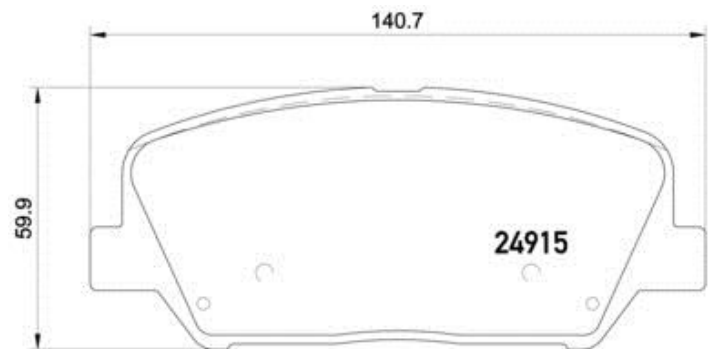

Pads technical data

Axle Front	WVA 24915
Width 140,7 mm	Thickness 17,3 mm
Height 59,9 mm	Braking system Sumitomo
Features	Wear indicator Acoustic

EANCode
8020584104859

 **brembo**

Compatible vehicles

HYUNDAI

Model	Type	Kw	Year
GRANDEUR (HG)	2.2 D	147	01/11 -
GRANDEUR (HG)	2.4	132	07/11 -
GRANDEUR (HG)	2.4 16V	148	01/11 -
GRANDEUR (HG)	2.4 GDI	140	02/11 04/16
GRANDEUR (HG)	2.4 Hybrid	117	07/11 -
GRANDEUR (HG)	2.7	141	06/11 -
GRANDEUR (HG)	3.0	199	02/11 -