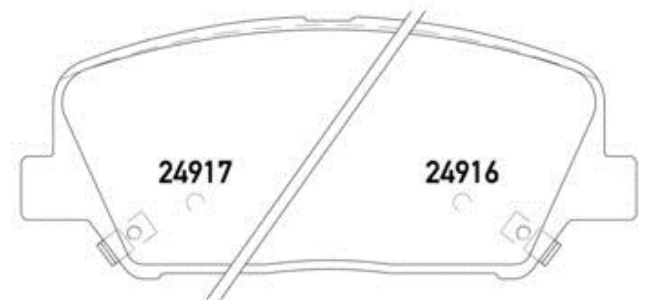

Pads technical data

Axle Front	WVA 24915
Width 140,7 mm	Thickness 17,3 mm
Height 59,9 mm	Braking system Sumitomo
Features	Wear indicator Acoustic

EANCode
8020584104859

 **brembo**

Compatible vehicles

HYUNDAI

Model	Type	Kw	Year
GRANDEUR (HG)	2.2 D	147	01/11 -
GRANDEUR (HG)	2.4	132	07/11 -
GRANDEUR (HG)	2.4 16V	148	01/11 -
GRANDEUR (HG)	2.4 GDI	140	02/11 04/16
GRANDEUR (HG)	2.4 Hybrid	117	07/11 -
GRANDEUR (HG)	2.7	141	06/11 -
GRANDEUR (HG)	3.0	199	02/11 -