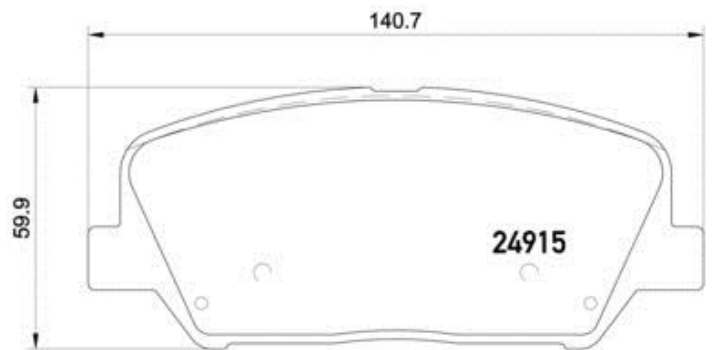

Pads technical data

Axle Front	WVA 24915
Width 140,7 mm	Thickness 17,3 mm
Height 59,9 mm	Braking system Sumitomo
Features	Wear indicator Acoustic
EANCode 8020584068878	

Compatible vehicles

HYUNDAI

Model	Type	Kw	Year
GRANDEUR (HG)	2.2 D	147	01/11 -
GRANDEUR (HG)	2.4	132	07/11 -
GRANDEUR (HG)	2.4 16V	148	01/11 -
GRANDEUR (HG)	2.4 GDI	140	02/11 04/16
GRANDEUR (HG)	2.4 Hybrid	117	07/11 -
GRANDEUR (HG)	2.7	141	06/11 -
GRANDEUR (HG)	3.0	199	02/11 -
GRANDEUR (HG)	3.0	184	07/11 -
GRANDEUR (HG)	3.0	195	12/11 -
GRANDEUR (HG)	3.0 LPG	173	01/11 12/11
GRANDEUR (HG)	3.3	216	02/11 10/16
GRANDEUR (HG)	3.3	218	09/11 -
GRANDEUR (HG)	3.8	246	01/11 -
i30 (GD)	1.4 CRDi	66	12/11 12/16
i30 (GD)	1.6	88	01/12 12/16

i30 (GD)	1.6	95	12/11 12/15
i30 (GD)	1.6 16V Flex	94	11/11 12/16
i30 (GD)	1.6 CRDi	100	11/11 12/16
i30 (GD)	1.6 CRDi	94	12/11 12/15
i30 (GD)	1.6 CRDi	81	12/11 12/16
i30 (GD)	1.6 GDI	103	06/11 -
i30 (GD)	1.6 GDI	99	12/11 12/16
i30 (GD)	1.6 T-GDI	137	01/15 -
i30 (GD)	1.8	110	01/12 -
i30 Coupe	1.4	73	05/13 -
i30 Coupe	1.4	74	12/14 -
i30 Coupe	1.4 CRDi	66	05/13 -
i30 Coupe	1.6 CRDi	94	05/13 -
i30 Coupe	1.6 CRDi	81	11/15 -
i30 Coupe	1.6 CRDi	100	12/14 -
i30 Coupe	1.6 GDI	99	05/13 -
i30 Coupe	1.6 MPI	88	11/16 -
i30 Coupe	1.6 T-GDI	137	01/15 -
i30 Estate (GD)	1.4	74	01/15 -
i30 Estate (GD)	1.4	73	06/12 12/15
i30 Estate (GD)	1.4 CRDi	66	06/12 -
i30 Estate (GD)	1.6	88	06/12 -
i30 Estate (GD)	1.6	95	06/12 12/15
i30 Estate (GD)	1.6 CRDi	100	01/15 -
i30 Estate (GD)	1.6 CRDi	81	06/12 -
i30 Estate (GD)	1.6 CRDi	94	06/12 12/15
i30 Estate (GD)	1.6 GDI	99	06/12 -
VELOSTER (FS)	1.6 T-GDI	150	08/12 -
VELOSTER (FS)	1.6 T-GDI	137	10/12 -
KIA			
Model	Type	Kw	Year
CEE'D (JD)	1.0 T-GDI	74	07/15 -
CEE'D (JD)	1.0 T-GDI	88	07/15 -
CEE'D (JD)	1.4 CRDi 90	66	05/12 -