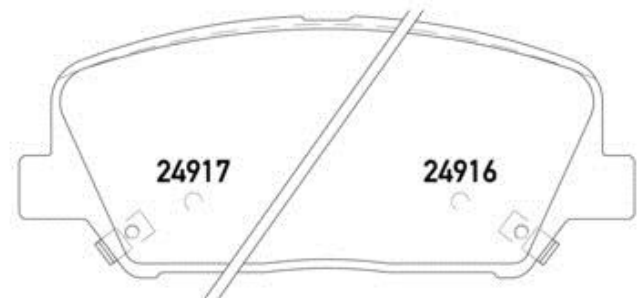

Pads technical data

Axle Front	WVA 24915
Width 140,7 mm	Thickness 17,3 mm
Height 59,9 mm	Braking system Sumitomo
Features	Wear indicator Acoustic
EANCode 8020584068878	

Compatible vehicles

HYUNDAI

Model	Type	Kw	Year
GRANDEUR (HG)	2.2 D	147	01/11 -
GRANDEUR (HG)	2.4	132	07/11 -
GRANDEUR (HG)	2.4 16V	148	01/11 -
GRANDEUR (HG)	2.4 GDI	140	02/11 04/16
GRANDEUR (HG)	2.4 Hybrid	117	07/11 -
GRANDEUR (HG)	2.7	141	06/11 -
GRANDEUR (HG)	3.0	199	02/11 -
GRANDEUR (HG)	3.0	184	07/11 -
GRANDEUR (HG)	3.0	195	12/11 -
GRANDEUR (HG)	3.0 LPG	173	01/11 12/11
GRANDEUR (HG)	3.3	216	02/11 10/16
GRANDEUR (HG)	3.3	218	09/11 -
GRANDEUR (HG)	3.8	246	01/11 -
i30 (GD)	1.4 CRDi	66	12/11 12/16
i30 (GD)	1.6	88	01/12 12/16

i30 (GD)	1.6	95	12/11 12/15
i30 (GD)	1.6 16V Flex	94	11/11 12/16
i30 (GD)	1.6 CRDi	100	11/11 12/16
i30 (GD)	1.6 CRDi	94	12/11 12/15
i30 (GD)	1.6 CRDi	81	12/11 12/16
i30 (GD)	1.6 GDI	103	06/11 -
i30 (GD)	1.6 GDI	99	12/11 12/16
i30 (GD)	1.6 T-GDI	137	01/15 -
i30 (GD)	1.8	110	01/12 -
i30 Coupe	1.4	73	05/13 -
i30 Coupe	1.4	74	12/14 -
i30 Coupe	1.4 CRDi	66	05/13 -
i30 Coupe	1.6 CRDi	94	05/13 -
i30 Coupe	1.6 CRDi	81	11/15 -
i30 Coupe	1.6 CRDi	100	12/14 -
i30 Coupe	1.6 GDI	99	05/13 -
i30 Coupe	1.6 MPI	88	11/16 -
i30 Coupe	1.6 T-GDI	137	01/15 -
i30 Estate (GD)	1.4	74	01/15 -
i30 Estate (GD)	1.4	73	06/12 12/15
i30 Estate (GD)	1.4 CRDi	66	06/12 -
i30 Estate (GD)	1.6	88	06/12 -
i30 Estate (GD)	1.6	95	06/12 12/15
i30 Estate (GD)	1.6 CRDi	100	01/15 -
i30 Estate (GD)	1.6 CRDi	81	06/12 -
i30 Estate (GD)	1.6 CRDi	94	06/12 12/15
i30 Estate (GD)	1.6 GDI	99	06/12 -
VELOSTER (FS)	1.6 T-GDI	150	08/12 -
VELOSTER (FS)	1.6 T-GDI	137	10/12 -
KIA			
Model	Type	Kw	Year
CEE'D (JD)	1.0 T-GDI	74	07/15 -
CEE'D (JD)	1.0 T-GDI	88	07/15 -
CEE'D (JD)	1.4 CRDi 90	66	05/12 -