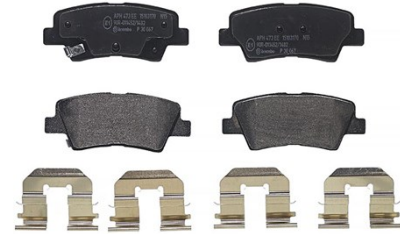

Pads technical data

Axle
Front, Rear

WVA
25337, 25338, 25339

Width
99,7 mm

Thickness
15,7 mm

Height
40,9 mm

Braking system
Akebono

Features

Wear indicator
Acoustic

EANCode
8020584109854

Compatible vehicles

DODGE				
Model	Type	Kw	Year	
ATTITUDE	1.2	57	09/14 -	
ATTITUDE	1.4	81	09/11 -	
ATTITUDE	1.6	91	01/12 -	
HYUNDAI				
Model	Type	Kw	Year	
ACCENT IV (RB) / SOLARIS IV (RB)	1.4	74	09/15 -	
ACCENT IV (RB) / SOLARIS IV (RB)	1.4	79	11/10 -	
ACCENT IV (RB) / SOLARIS IV (RB)	1.6	91	11/10 -