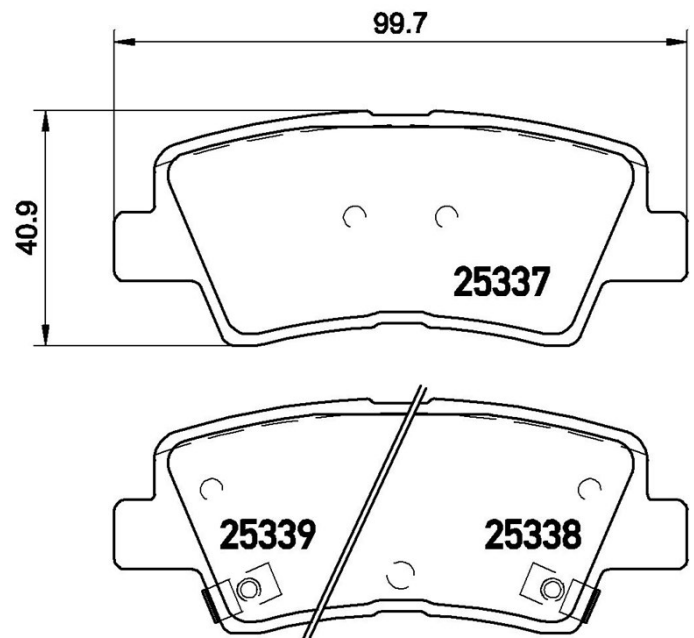

Pads technical data

Axle
Front, Rear

WVA
25337, 25338, 25339

Width
99,7 mm

Thickness
15,7 mm

Height
40,9 mm

Braking system
Akebono

Features

Wear indicator
Acoustic

EANCode
8020584109854

Compatible vehicles

DODGE				
Model	Type	Kw	Year	
ATTITUDE	1.2	57	09/14 -	
ATTITUDE	1.4	81	09/11 -	
ATTITUDE	1.6	91	01/12 -	
HYUNDAI				
Model	Type	Kw	Year	
ACCENT IV (RB) / SOLARIS IV (RB)	1.4	74	09/15 -	
ACCENT IV (RB) / SOLARIS IV (RB)	1.4	79	11/10 -	
ACCENT IV (RB) / SOLARIS IV (RB)	1.6	91	11/10 -