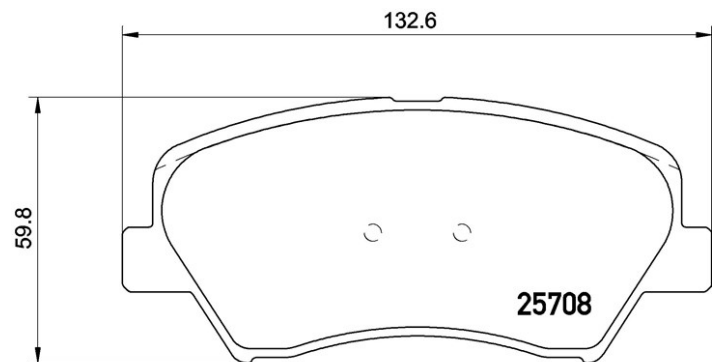

Pads technical data

Axle
Front

WVA
25708, 25709, 25010

Width
132,6 mm

Thickness
17,8 - 18,4 mm

Height
59,8 mm

Braking system

Features
With accessories

Wear indicator
Acoustic

EANCode
8020584112458

Compatible vehicles

HYUNDAI

Model	Type	Kw	Year
ELANTRA Coupe (JK)	1.6	96	12/14 -
ELANTRA Coupe (JK)	2.0	129	09/13 12/15
ELANTRA Saloon (MD, UD)	1.6	103	06/11 08/15
ELANTRA Saloon (MD, UD)	1.6	96	06/11 12/15
ELANTRA Saloon (MD, UD)	1.6 Hybrid	84	09/10 08/15
ELANTRA Saloon (MD, UD)	1.8	108	09/10 -