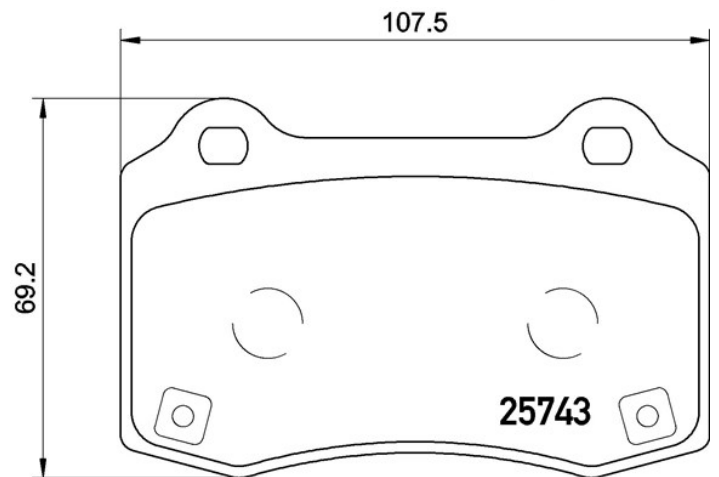

Pads P 30 074

Pads technical data

Axle Rear	WVA 25743, 25744
Width 107,2 mm	Thickness 14,7 mm
Height 69,2 mm	Braking system Brembo
Features	Wear indicator Acoustic

EANCode
8020584112489

Compatible vehicles

HYUNDAI

Model	Type	Kw	Year
GENESIS Coupe	2.0 T	157	01/08 12/12
GENESIS Coupe	2.0 T	204	04/12 02/14
GENESIS Coupe	2.0 T	202	11/11 12/14

GENESIS Coupe	3.8 V6	223	01/08 02/14
GENESIS Coupe	3.8 V6	260	04/12 -
GENESIS Coupe	3.8 V6	255	11/11 12/14

JEEP

Model	Type	Kw	Year
GRAND CHEROKEE IV (WK, WK2)	3.0 4x4	175	09/14 -
GRAND CHEROKEE IV (WK, WK2)	3.0 CRD	179	09/13 -
GRAND CHEROKEE IV (WK, WK2)	3.0 CRD V6 4x4	160	01/11 -
GRAND CHEROKEE IV (WK, WK2)	3.0 CRD V6 4x4	140	02/11 -
GRAND CHEROKEE IV (WK, WK2)	3.0 CRD V6 4x4	177	02/11 -
GRAND CHEROKEE IV (WK, WK2)	3.0 CRD V6 4x4	184	07/13 -
GRAND CHEROKEE IV (WK, WK2)	3.0 TD V6 4x4	179	04/14 -
GRAND CHEROKEE IV (WK, WK2)	3.0 V6 4x4	172	06/13 -
GRAND CHEROKEE IV (WK, WK2)	3.6 V6	209	11/10 -
GRAND CHEROKEE IV (WK, WK2)	3.6 V6 4x4	207	11/10 -
GRAND CHEROKEE IV (WK, WK2)	3.6 V6 4x4	210	11/10 -
GRAND CHEROKEE IV (WK, WK2)	3.6 V6 FlexFuel 4x4	210	11/10 -
GRAND CHEROKEE IV (WK, WK2)	5.7 4x4	268	01/11 -
GRAND CHEROKEE IV (WK, WK2)	5.7 V8 4x4	259	11/10 -
GRAND CHEROKEE IV (WK, WK2)	6.4 SRT8 4x4	350	09/11 -
GRAND CHEROKEE IV (WK, WK2)	6.4 SRT8 4x4	344	03/11 -