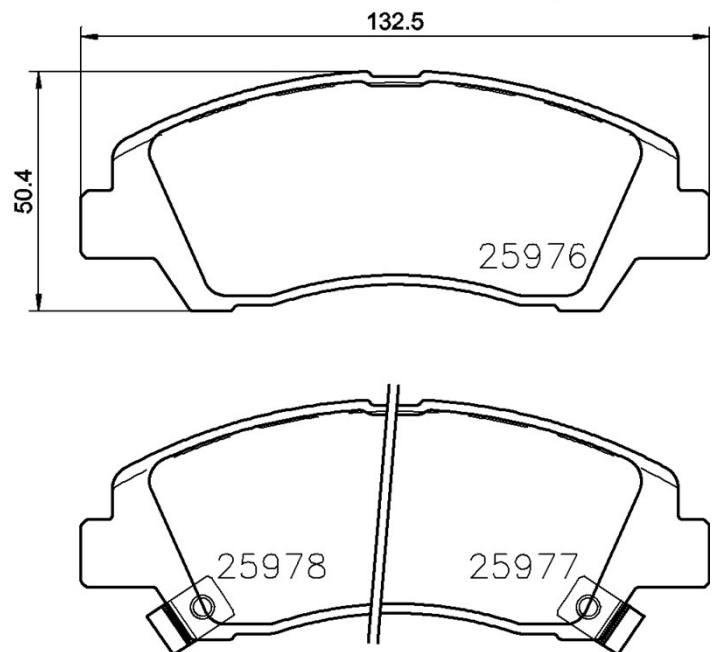

Pads P 30 076

 **brembo**
AFTERMARKET

Pads technical data

Axle Front	WVA 25976
Width 132,5 mm	Thickness 16,7 mm
Height 50,4 mm	Braking system Mando
Features With accessories	Wear indicator Acoustic
EANCode 8020584081174	

Compatible vehicles

HYUNDAI

Model	Type	Kw	Year
i10 (BA, IA)	1,0 LPG	51	07/14 08/16
i10 (BA, IA)	1,0 LPG	49	02/14 -
i10 (BA, IA)	1.0	49	08/13 -
i10 (BA, IA)	1.2	60	12/13 -
i10 (BA, IA)	1.2	64	12/13 -
i10 Saloon	1.1 D	53	03/14 -
i10 Saloon	1.2	61	12/13 -