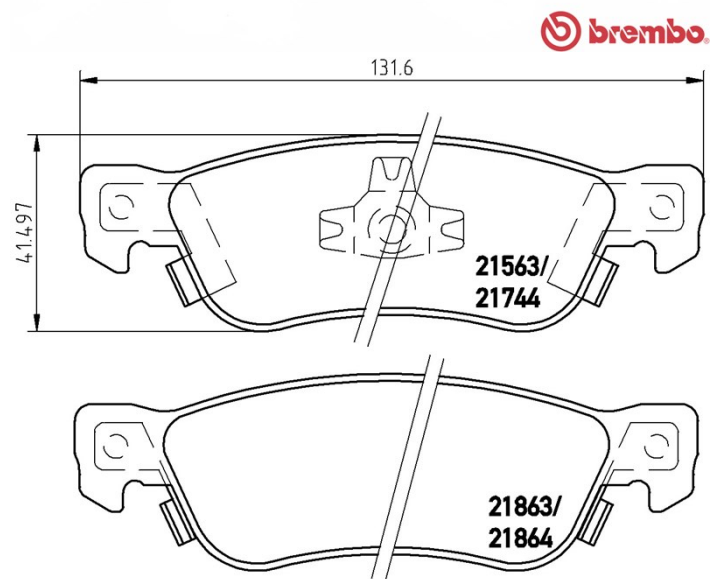

## Pads technical data

**Axle**  
Rear

**WWA**  
21563, 21744, 25122

**Width**  
131,6 mm

**Thickness**  
13 mm

**Height**  
41,5 mm

**Braking system**  
Akebono

**Features**  
With piston clip

**Wear indicator**  
Acoustic

**EANCode**  
8020584052921

### ISUZU

Model	Type	Kw	Year
TROOPER I (UBS)	2.2 D 4WD	39	05/84 12/89
TROOPER I (UBS)	2.6 4WD	85	11/86 07/91
TROOPER I (UBS)	2.8 TD (UBS55)	71	10/87 12/91
TROOPER I (UBS)	2.8 TD (UBS55)	78	10/88 12/91
TROOPER I (UBS)	2.8 TD 4WD	81	11/86 07/91
TROOPER I Open Off-Road Vehicle (UBS)	2.0 (UBS13)	58	01/83 12/85
TROOPER I Open Off-Road Vehicle (UBS)	2.2 D (UBS52)	45	01/83 12/83
TROOPER I Open Off-Road Vehicle (UBS)	2.2 D 4x4	39	05/84 07/89
TROOPER I Open Off-Road Vehicle (UBS)	2.2 TD (UBS52)	53	03/84 12/91
TROOPER I Open Off-Road Vehicle (UBS)	2.3 (UBS16)	66	11/85 12/91

TROOPER I Open Off-Road Vehicle (UBS)

2.6 i (UBS17)

85

10/87 12/91

TROOPER I Open Off-Road Vehicle (UBS)

2.8 TD 4x4

81

11/86 07/91