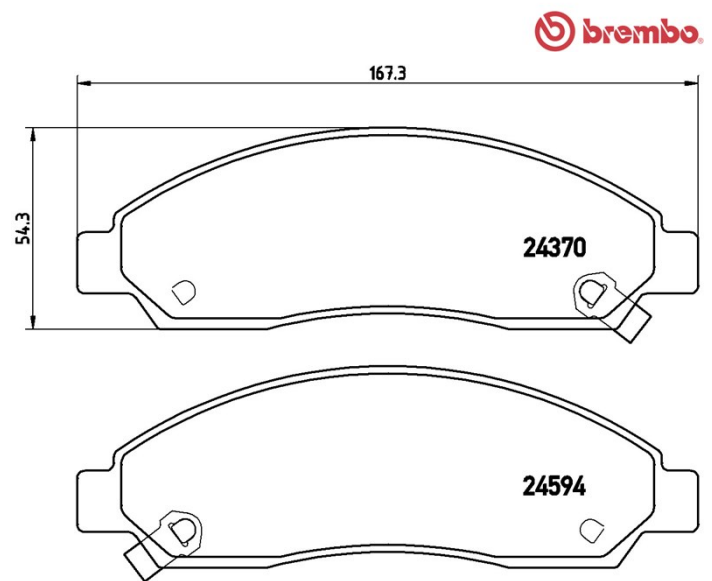

Pads P 34 005

Pads technical data

Axle Front	WVA 24370, 24595
Width 167,3 mm	Thickness 16,1 mm
Height 54,3 mm	Braking system Sumitomo
Features	Wear indicator Acoustic

EANCode
8020584059548

Compatible vehicles

CHEVROLET			
Model	Type	Kw	Year
COLORADO	2.8	130	04/03 09/06
COLORADO	2.8 4x4	130	04/03 09/06
COLORADO	2.8 D	132	01/04 08/12
COLORADO	2.8 D 4x4	132	01/04 08/12
COLORADO	2.9	139	10/06 -
COLORADO	2.9 4x4	139	10/06 -
COLORADO	3.5	147	10/05 -
COLORADO	3.5	164	05/05 09/06
COLORADO	3.5 4x4	164	05/05 09/06
COLORADO	3.5 4x4	147	10/05 -

COLORADO	3.7	181	10/06 -
COLORADO	3.7 4x4	181	10/06 -
COLORADO Crew Cab Pickup	2.8	130	09/06 12/06
COLORADO Crew Cab Pickup	2.8 4WD	130	09/03 12/06
COLORADO Crew Cab Pickup	2.9	138	09/06 12/12
COLORADO Crew Cab Pickup	2.9 4WD	138	09/06 12/12
COLORADO Crew Cab Pickup	3.5	164	09/03 12/06
COLORADO Crew Cab Pickup	3.5 4WD	164	09/03 12/06
COLORADO Crew Cab Pickup	3.7	180	09/06 12/12
COLORADO Crew Cab Pickup	3.7 4WD	180	09/06 12/12
GMC			
Model	Type	Kw	Year
CANYON Crew Cab Pickup	3.7 4WD	180	09/06 12/12
CANYON Extended Cab Pickup	3.7 4WD	180	09/06 12/12
CANYON Standard Cab Pickup	3.7 4WD	180	09/06 12/12
YUKON (GMT900)	6.2 AWD	279	01/07 07/14
HOLDEN			
Model	Type	Kw	Year
RODEO Pickup (RA)	2.4 i (TFR32)	94	02/03 07/08
RODEO Pickup (RA)	3.0 DiTD (TFR85)	117	01/07 10/08
RODEO Pickup (RA)	3.0 DiTD 4x4 (TFS85)	117	01/07 10/08
RODEO Pickup (RA)	3.0 TD (TFR77)	96	02/03 01/07
RODEO Pickup (RA)	3.0 TD 4x4 (TFS77)	96	02/03 01/07
RODEO Platform/Chassis (RA)	2.4 i (TFR32)	94	08/03 07/08
RODEO Platform/Chassis (RA)	3.0 DiTD (TFR85)	117	01/07 10/08
RODEO Platform/Chassis (RA)	3.5 i (TFR26)	147	02/03 12/05
RODEO Platform/Chassis (RA)	3.5 i 4x4 (TFS26)	147	02/03 12/05
ISUZU			
Model	Type	Kw	Year
D-MAX I (TFR, TFS)	2.5 DiTD (TFR86_)	74	10/02 06/12
D-MAX I (TFR, TFS)	2.5 DiTD (TFR86_)	100	10/06 06/12
D-MAX I (TFR, TFS)	2.5 DiTD 4x4 (TFS86_)	100	01/07 06/12