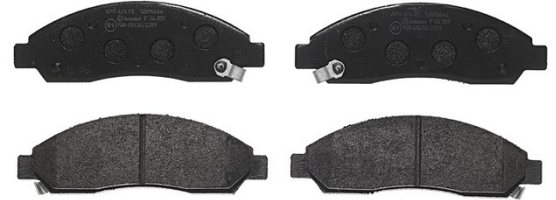

Pads P 34 005

Pads technical data

Axle Front	WVA 24370, 24595
Width 167,3 mm	Thickness 16,1 mm
Height 54,3 mm	Braking system Sumitomo
Features	Wear indicator Acoustic

EANCode
8020584059548

Compatible vehicles

CHEVROLET			
Model	Type	Kw	Year
COLORADO	2.8	130	04/03 09/06
COLORADO	2.8 4x4	130	04/03 09/06
COLORADO	2.8 D	132	01/04 08/12
COLORADO	2.8 D 4x4	132	01/04 08/12
COLORADO	2.9	139	10/06 -
COLORADO	2.9 4x4	139	10/06 -
COLORADO	3.5	147	10/05 -
COLORADO	3.5	164	05/05 09/06
COLORADO	3.5 4x4	164	05/05 09/06
COLORADO	3.5 4x4	147	10/05 -